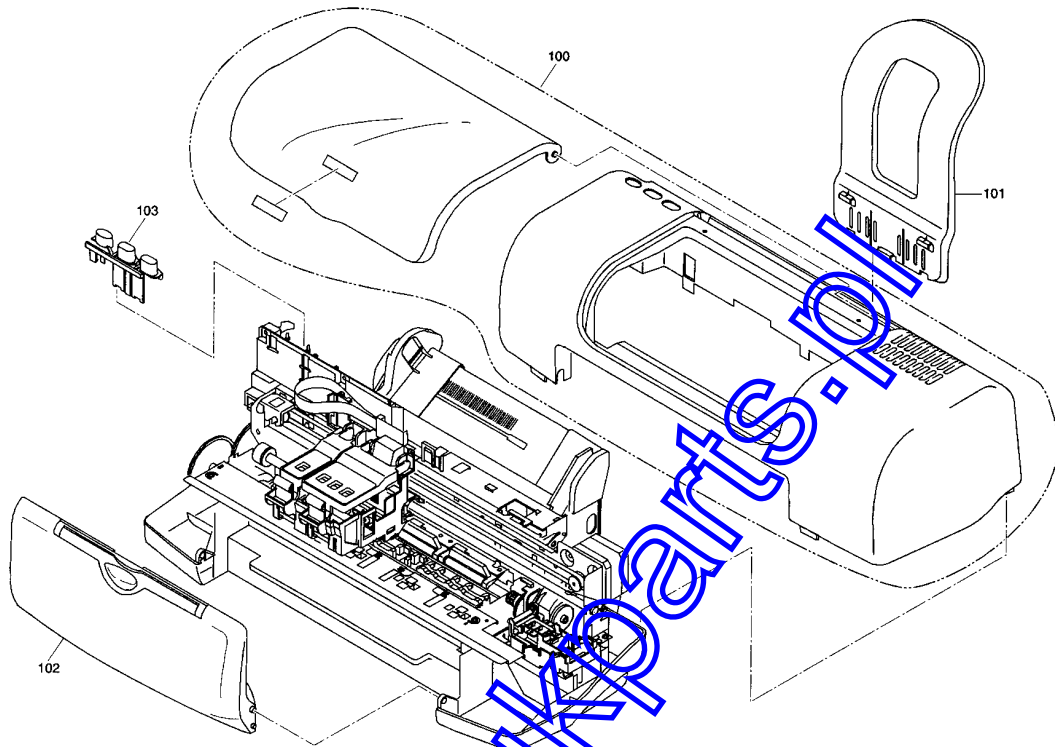

NB: PART NO. RATIONALISATION –10 digit part nos. in brackets are the old numbers for otherwise identical items

STYLUS PHOTO 810

Page 1

REF	PART NO	DESCRIPTION	SPEC	QTY
100	1084497	HOUSING,UPPER ASSY.,C417	INC.COVER & LOGO PLATE	1
101	1081268	PAPER SUPPORT;ENB-4		1
102	1084501	STACKER ASSY.,C417	INC STACKER SUPPORTS UPPER & MID & SHAFT	1
103	1079301	BUTTON,SW		1
200	2055740	BOARD ASSY.,MAIN	5759B,AMP ONLY WITH IC SOCKET	1
300	1083452	POWER SUPPLY ASSY.,C418;220V		1
400	2006741	POWER CABLE,BS31303SA-SR-10A	240V	1
500	2056173	PRINTER MECHANISM(ASP)MA611-100		1
501	F095000	PRINT HEAD	288	1
502	1063419	CARRIAGE		1
503	1057623	COVER,CARTRIDGE,BK;B		1
504	1057624	COVER,CARTRIDGE,C;B		1
505	2048748	CABLE,HEAD		1
506	1059196	PLATE SPRING,COVER,CARTRIDGE		4
507	1063399	MOUNTING PLATE,M/B		1
508	1083451	HOLDER,SHAFT ASSY.,C418		1
509	2048184	MOTOR ASSY.,CR	,DC	1
510	1084499	HOUSING,LOWER ASSY.,C417	INC.REFS. 520521,522,523	1
511	1063422	POROUS PAD,PAPER GUIDE,FRONT		1
512	1084395	STARWHEEL ASSY.,C417		1
513	1073165	C.B.S. SCREW(B300204211)		2
514	1082529	TORSION SPRING RIGHT,SHAFT,CR GUIDE		1
515	1082530	TORSION SPRING LEFT,SHAFT,CR GUIDE		1
516	1063405	SHAFT,CR,GUIDE		1
517	1079411	SPACER,FFC		1
518	1073171	C.B.S-TITE.SCREW,3X8,F/ZN		1
519	1023043	+ BIND B-TITE SEMS W2,2.5X5,F/ZB		1
520	1063714	POROUS PAD,INK EJECT,SMALL		1
521	1063416	POROUS PAD,INK EJECT		3
522	1063417	POROUS PAD,CAP,LOWER		1
523	1080427	FOOT		4
601	1070531	POROUS PAD,TUBE,STOPPER		1
602	1079907	SHIELD PLATE,M/B		1
603	1005019	C.B.P-TITE SCREW,3X8,F/ZN	M3X8 F/ZN	1
604	1073165	C.B.S. SCREW(B300204211)		3
605	1002097	C.B.S. SCREW	M3X12	2
700	1080055	EDGE GUIDE;B		1
701	1080056	HOPPER;B		1
702	1052694	PAD,HOPPER		1
703	1062972	COMPRESSION SPRING,2.50		1
704	1080057	FRAME,ASF;B		1
705	1062919	HOLDER,PAD		1
706	1057554	PAD,LD;D		1
707	1062965	TORSION SPRING		1
708	1073165	C.B.S. SCREW(B300204211)		1
709	1005019	C.B.P-TITE SCREW,3X8,F/ZN	M3X8 F/ZN	1
710	1032300	C.B.S-TITE(P4),3.6,F/ZN		1
NON FIG	1219814	INK CART.,UNBOND,BLACK,,AS		1
NON FIG	1219951	INK CART.,UNBOND COLOUR,,AS		1

EPSON

STYLUS PHOTO 810

Page 2

EPSON STYLUS PHOTO 810

No.1