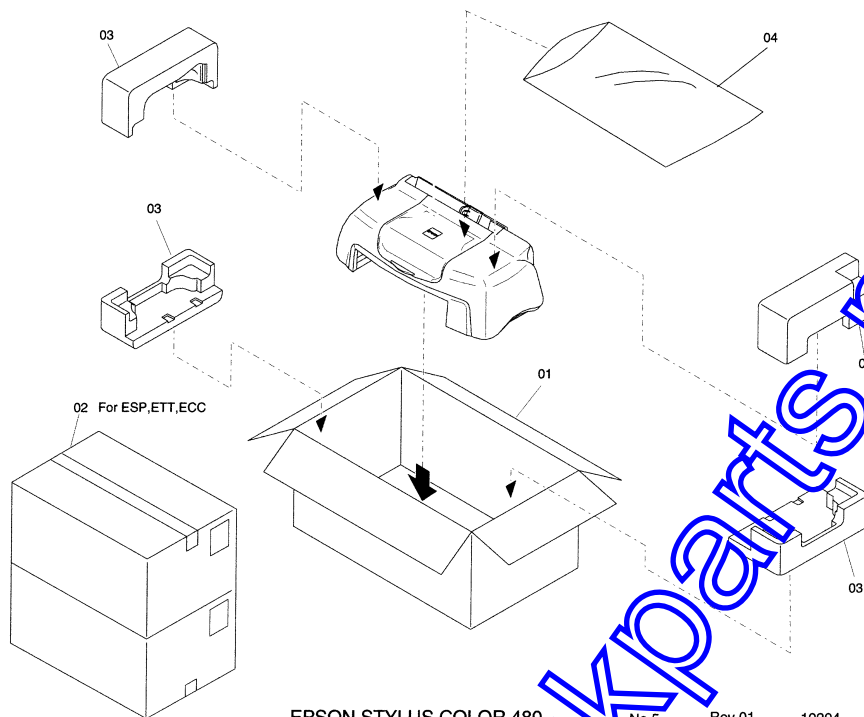

EPSON STYLUS COLOR 480

Page 7

www.drukparts.pl