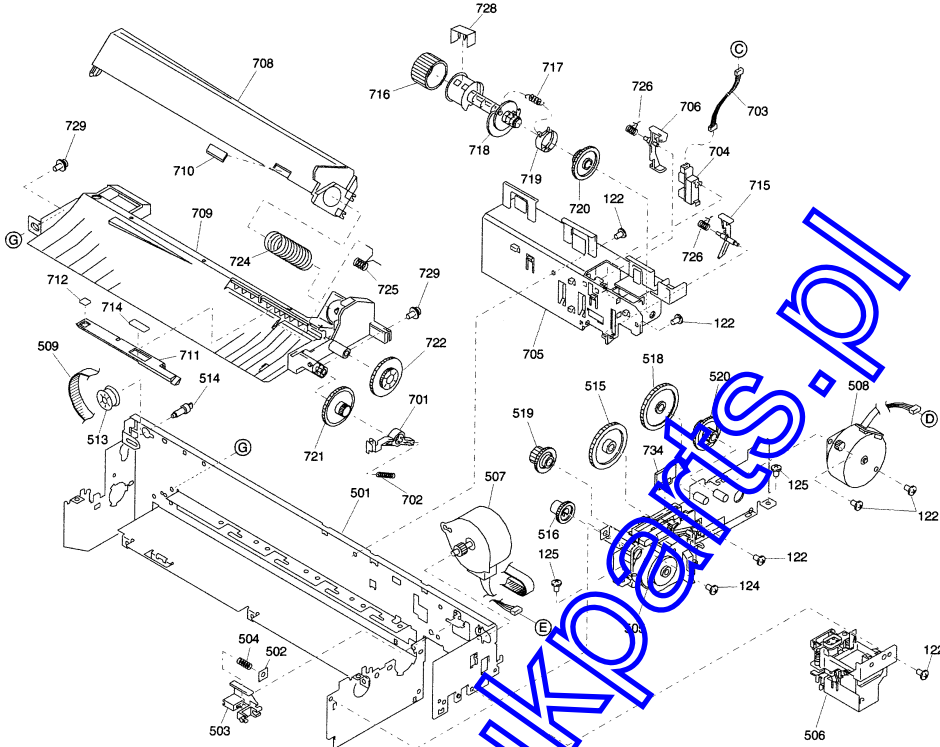

EPSON STYLUS COLOR 480

Page 6

EPSON STYLUS COLOR 480

No.4

Rev.01

10204