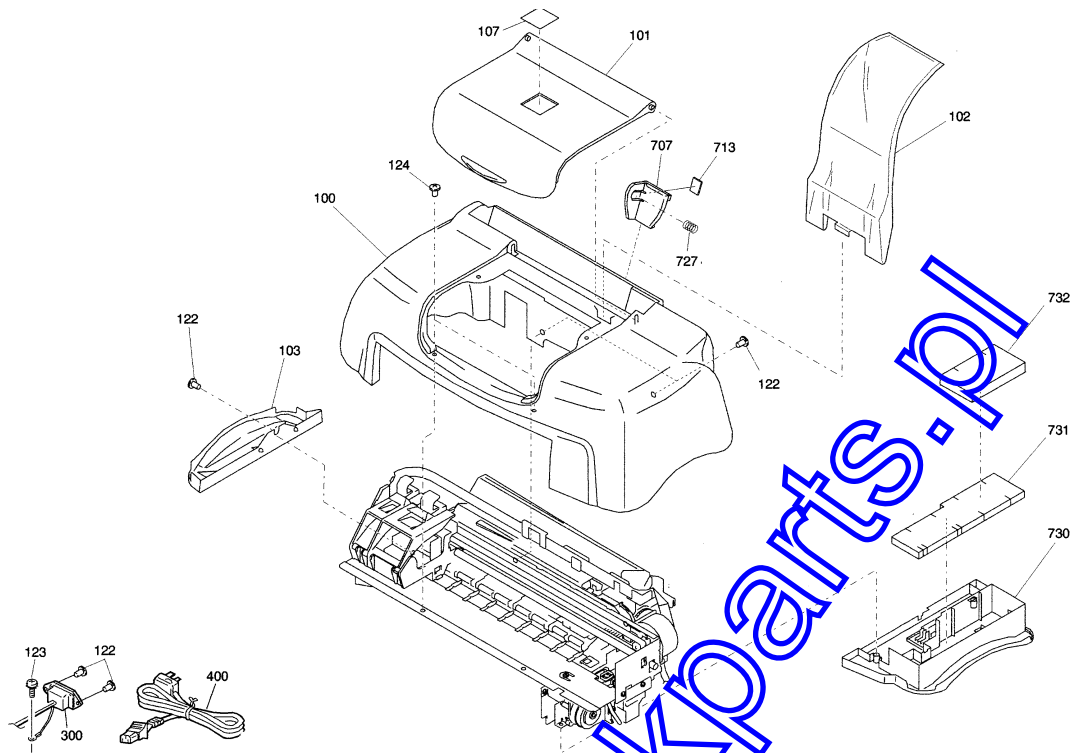

EPSON STYLUS COLOR 480

Page 2

REF	PART NO	DESCRIPTION	SPEC	QTY
702	1052674	COMPRESSION SPRING,0.98		1
703	2034292	HARNES,DETECTOR		1
704	2021833	DETECTOR,HP;C	4V,50MA,100MW,	1
705	1052696	HOLDER,SHAFT		1
706	1052596	LEVER,DETECTOR,HP		1
707	1052688	EDGEGUIDE		1
708	1052687	HOPPER		1
709	1052690	FRAME,ASF		1
710	1052694	PAD,HOPPER		1
711	1052689	HOLDER,PAD		1
712	1053941	PAD,LD,SMALL		1
713	1053757	PAD,BRAKE,EDGE GUIDE		1
714	1057554	PAD,LD;D		1
715	1052595	LEVER,DETECTOR,PE		1
716	1052695	ROLLER,LD		1
717	1052673	EXTENSION SPRING,0.143		1
718	1052692	SHAFT,ROLLER,LD		1
719	1052672	CLUTCH		1
720	1052717	SPUR GEAR,35.2		1
721	1052715	COMBINATION GEAR,11.2,32.4		1
722	1052716	COMBINATION GEAR,22.4,32		1
723	2035326	CABLE,HEAD;B		1
724	1052693	COMPRESSION SPRING,4.80		1
725	1052691	TORSION SPRING,25.7		1
726	1052613	TORSION SPRING,0.22		2
727	1054977	COMPRESSION SPRING 3.75		1
728	1054820	SHAFT,ROLLER,LD,SUPPORT		1
729	1032300	C.P.S-TITE(P4),3X6,F/ZN		2
730	1052709	TRAY,POROUS PAD		1
731	1052707	POROUS PAD,INK EJECT,LARGE		1
732	1052708	POROUS PAD,INK EJECT,SMALL		1
733	1056218	SHEET,PROTECTION;D		1
735	2035390	FERRITE CORE		1
736	B070200411	HEXAGON NUT		1
737	2036522	REINFORCEMENT PLATE,CABLE,HEAD		1
1	5010067	INDIVIDUAL BOX		1
3	5010074	PAD PRINTER		1
4	5010077	PLASTIC BAG,360X680X0.03T		1
N/A	1053755	INK CARTRIDGE,BLACK,AS		1
N/A	1053756	INK CARTRIDGE,COLOUR,AS		1
N/A	3003148	SOFTWARE CD-ROM,EFIGSPD		1
END				

www.druckparts.pl

EPSON STYLUS COLOR 480

Page 3

EPSON STYLUS COLOR 480 No.1

www.drukparts.pl