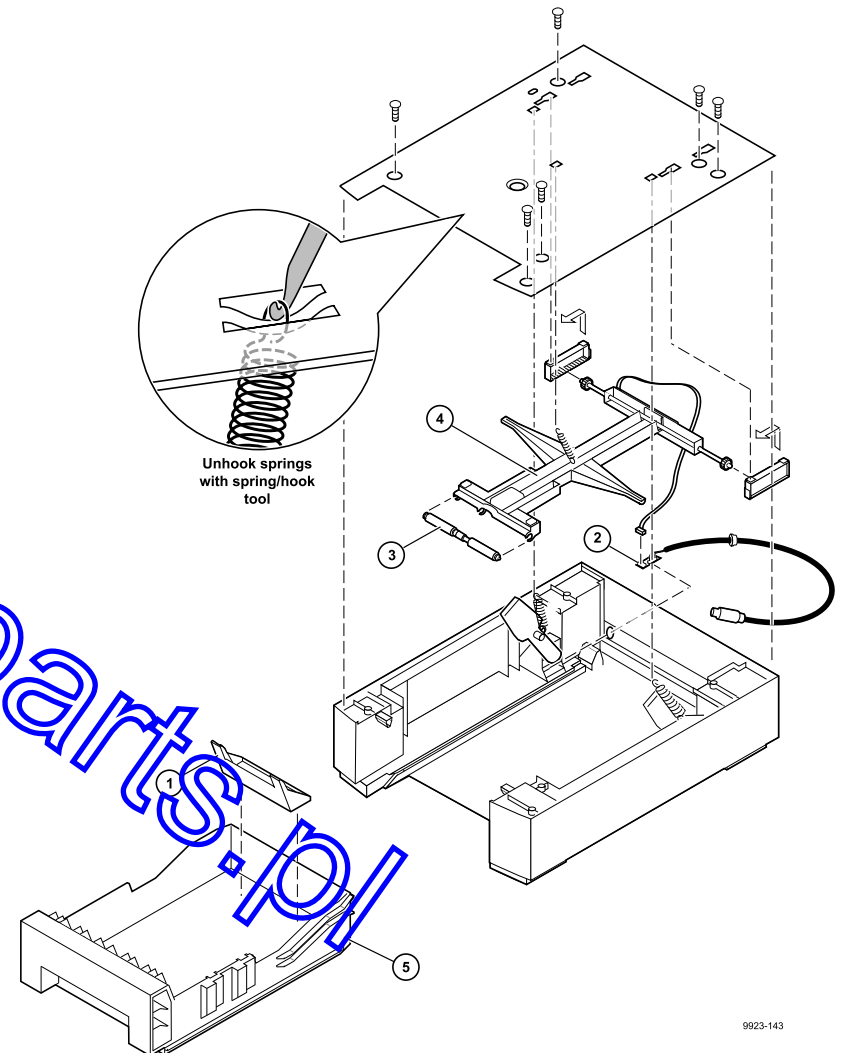

Figure A-2 The printer interior FRUs

9923-144

**A** FRU Replaceable Parts List

**Table A-3** FRU interior part list (left side)

Figure A-3 parts	Part number	Serial number Effective	Discontinued	Quantity	Name and description
1	650-3430-00			1	Vacuum Pump Assembly
2				2	Belt, Cap/Wipe/Purge Drive, 2 Per - part of 650-3268-00 Belt Kit
3	650-3264-00			1	Position Sensing Assembly
4				1	Gear, Compound, Shaft, Eccentric - part of 650-3296-00 Kit
5	119-4968-00			1	Transfix Gear Position Sensor
6				1	Belt, Paper Transport - part of 650-3268-00 Belt Kit
7	650-3721-00			1	Clutch, Electric, Paper Transport
8	401-0706-01			1	Gear, Compound, Paper Path Assembly
9	401-0709-01			1	Clutch, Paper Pick
10	401-0710-00			1	Clutch, Drum Maintenance Cam Shaft
11				1	Belt, Paper Path Transport - part of 650-3268-00 Belt Kit
12	401-0751-00			1	Head Tilt Cam Gear

### Lower Paper Tray Assembly

Table A-5 Lower Paper Tray Assembly FRUs

Figure A-4 parts	Part number	Serial number Effective	Discontinued	Quantity	Name and description
1	118-9588-00			1	Tray Backstop
2	118-9590-00			1	Printer Cable Assembly
3	118-9589-00			1	Roller Assembly
4	118-9591-00			1	Arm Assembly
5	436-0288-00			1	Tray, Paper, (A) US letter, For LPTA, includes backstop
5	436-0289-00			1	Tray, Paper, (A4) Metric, For LPTA, includes backstop
	436-0277-00			1	Lower Tray Assembly w/ Letter Tray
	436-0287-00			1	Lower Tray Assembly w/ A4 Tray
	003-1623-00			1	Spring Removal Tool