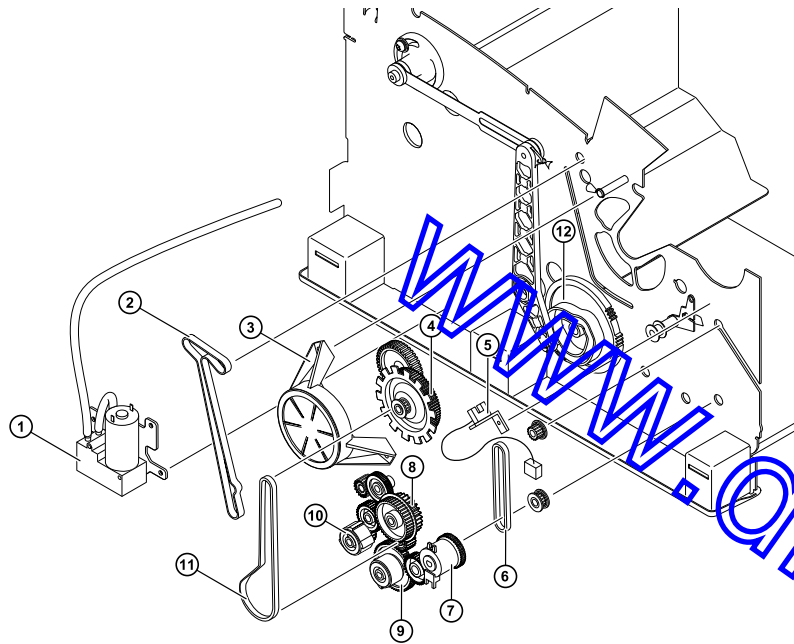

Figure A-2 The printer interior FRUs

9923-144

**A** FRU Replaceable Parts List

**Table A-3** FRU interior part list (left side)

Figure A-3 parts	Part number	Serial number Effective	Discontinued	Quantity	Name and description
1	650-3430-00			1	Vacuum Pump Assembly
2				2	Belt, Cap/Wipe/Purge Drive, 2 Per - part of 650-3268-00 Belt Kit
3	650-3264-00			1	Position Sensing Assembly
4				1	Gear, Compound, Shaft, Eccentric - part of 650-3296-00 Kit
5	119-4968-00			1	Transfix Gear Position Sensor
6				1	Belt, Paper Transport - part of 650-3268-00 Belt Kit
7	650-3721-00			1	Clutch, Electric, Paper Transport
8	401-0706-01			1	Gear, Compound, Paper Path Assembly
9	401-0709-01			1	Clutch, Paper Pick
10	401-0710-00			1	Clutch, Drum Maintenance Cam Shaft
11				1	Belt, Paper Path Transport - part of 650-3268-00 Belt Kit
12	401-0751-00			1	Head Tilt Cam Gear

[www.drukparts.pl](http://www.drukparts.pl)

Figure A-3 The printer interior FRUs (left side)

Table A-4 supplies and accessories

Part number	Serial number Effective	Discontinued	Quantity	Name and description
Supply	016-1341-00		1	Cleaning Kit
Supply	436-0293-01		1	Tray, Paper (A) Letter US, Standard
Supply	436-0292-01		1	Tray, Paper (A4) Metric, Standard
Supply	436-0301-00		1	Tray, Transparency (A) US
Supply	436-0302-01		1	Tray, Transparency (A4) Metric
	105-1058-01		1	Tray paper backstop
	214-4595-00		5	Tray type sense keys
Supply	650-3592-00		1	Paper Separator Pad For Std Tray
Supply	436-0294-03		1	Cartridge, Drum Maintenance
Supply	436-0299-00		1	Tray, Waste Ink