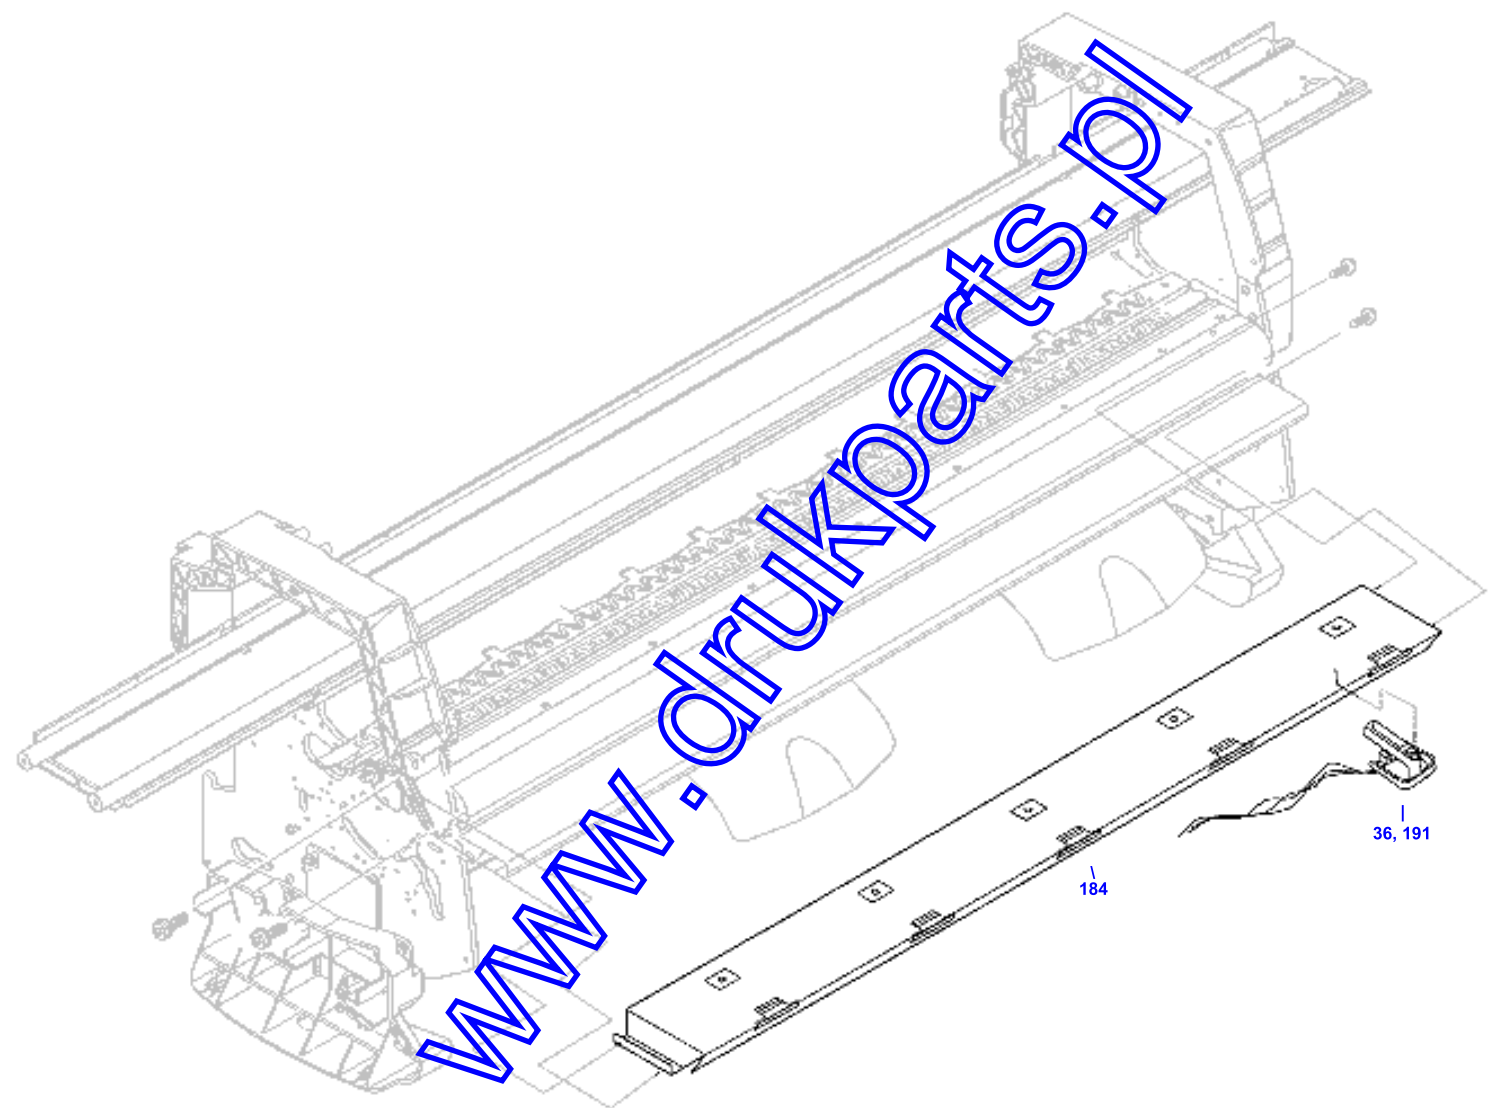

Center Guide and Media Sensor