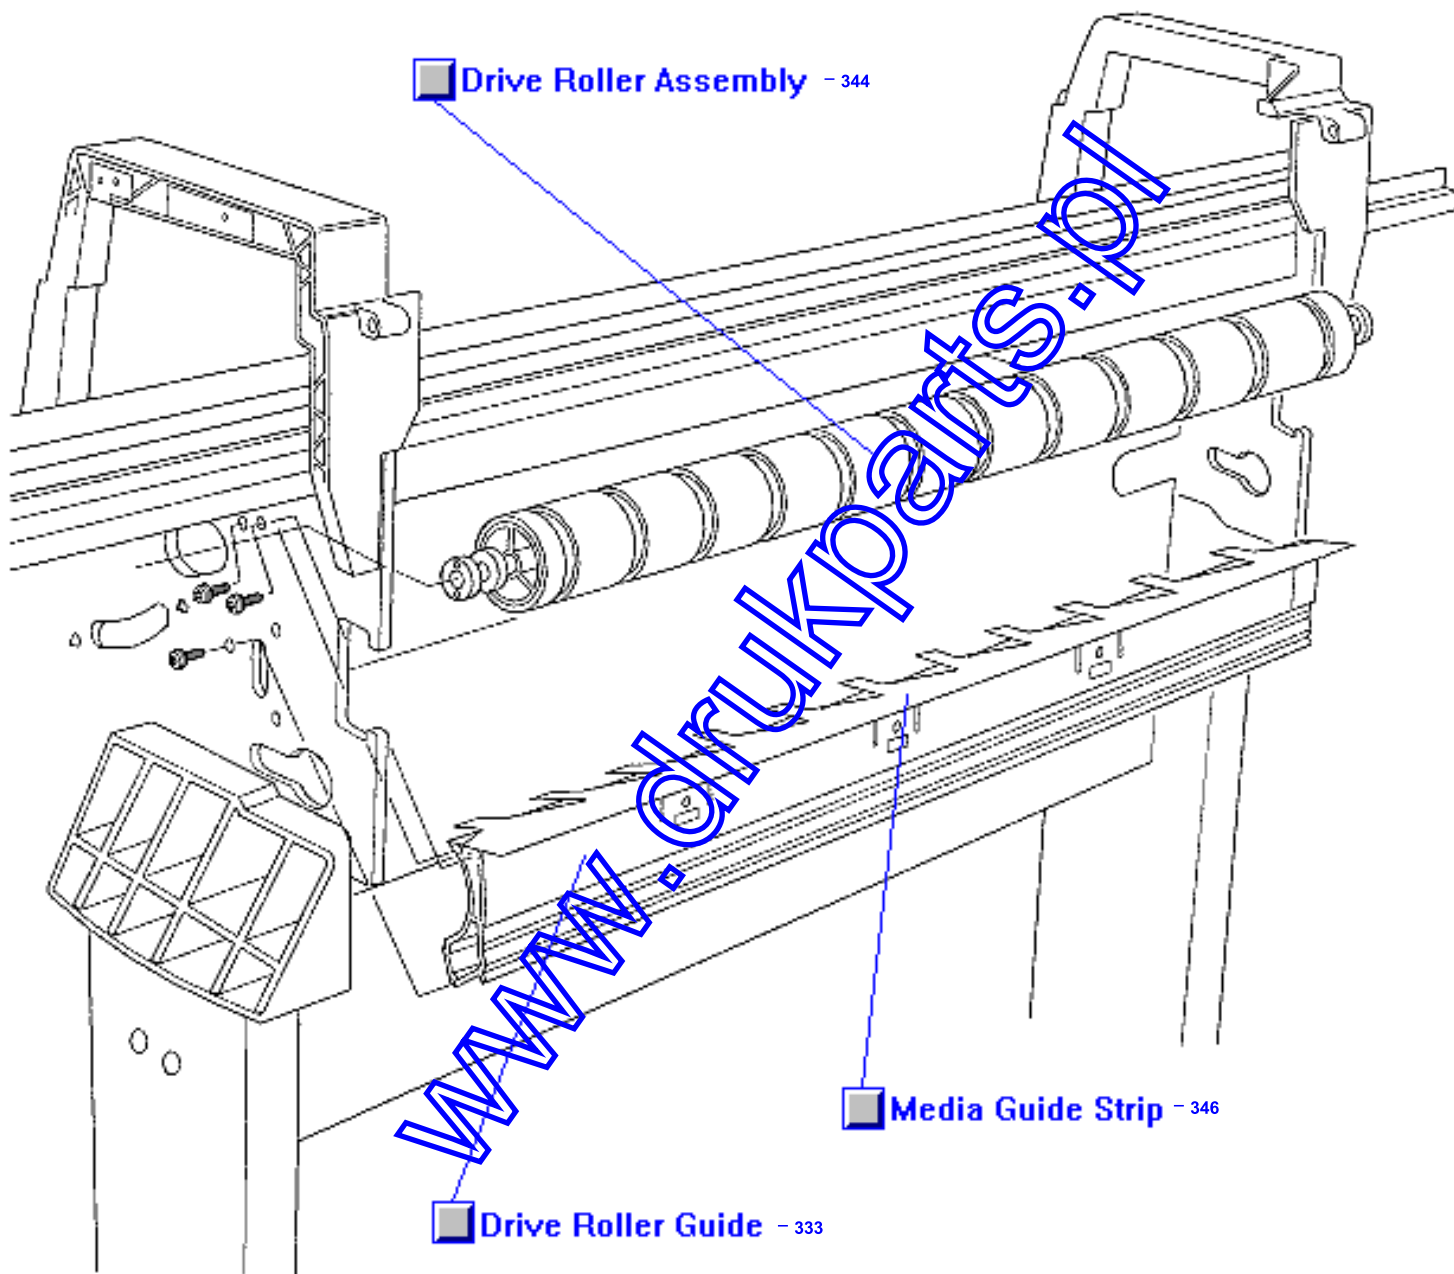

Drive Roller, Drive Roller Guide, Media Guide Strip