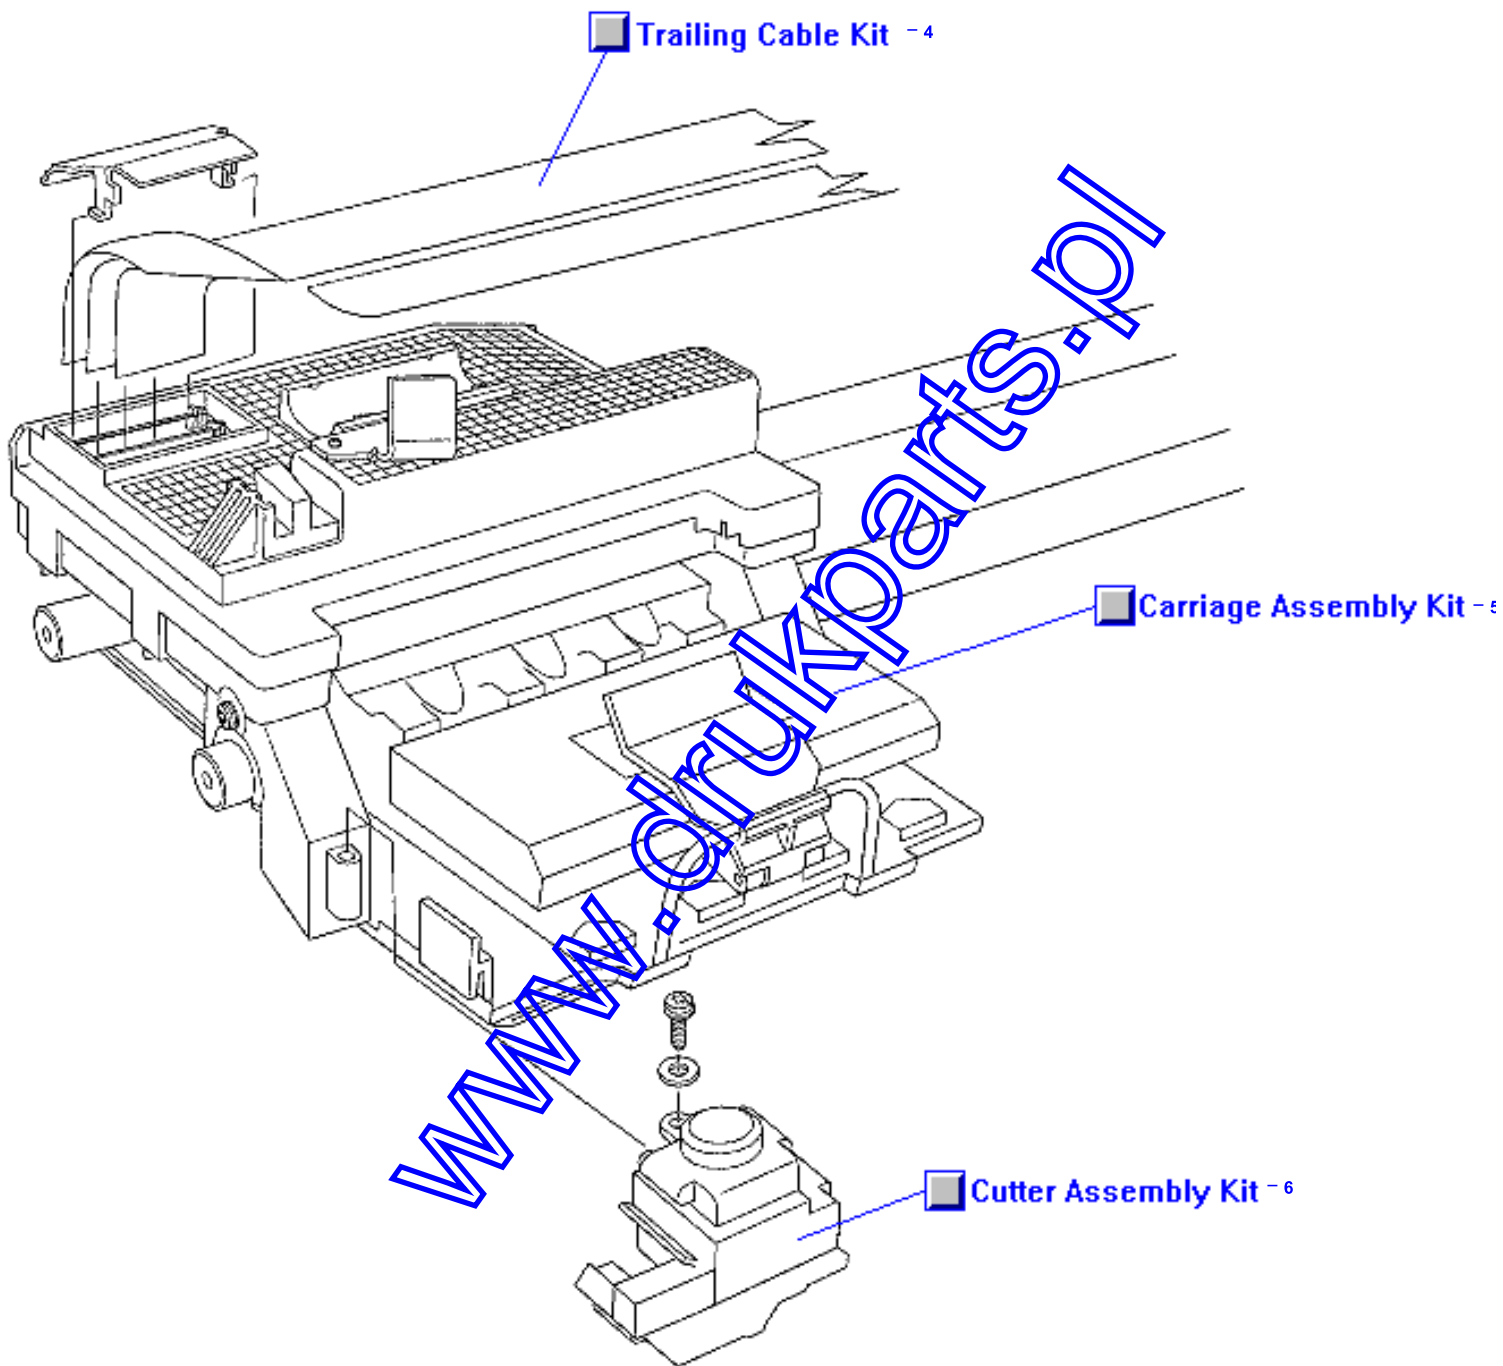

Carriage Assembly, Cutter Assembly, Trailing Cable