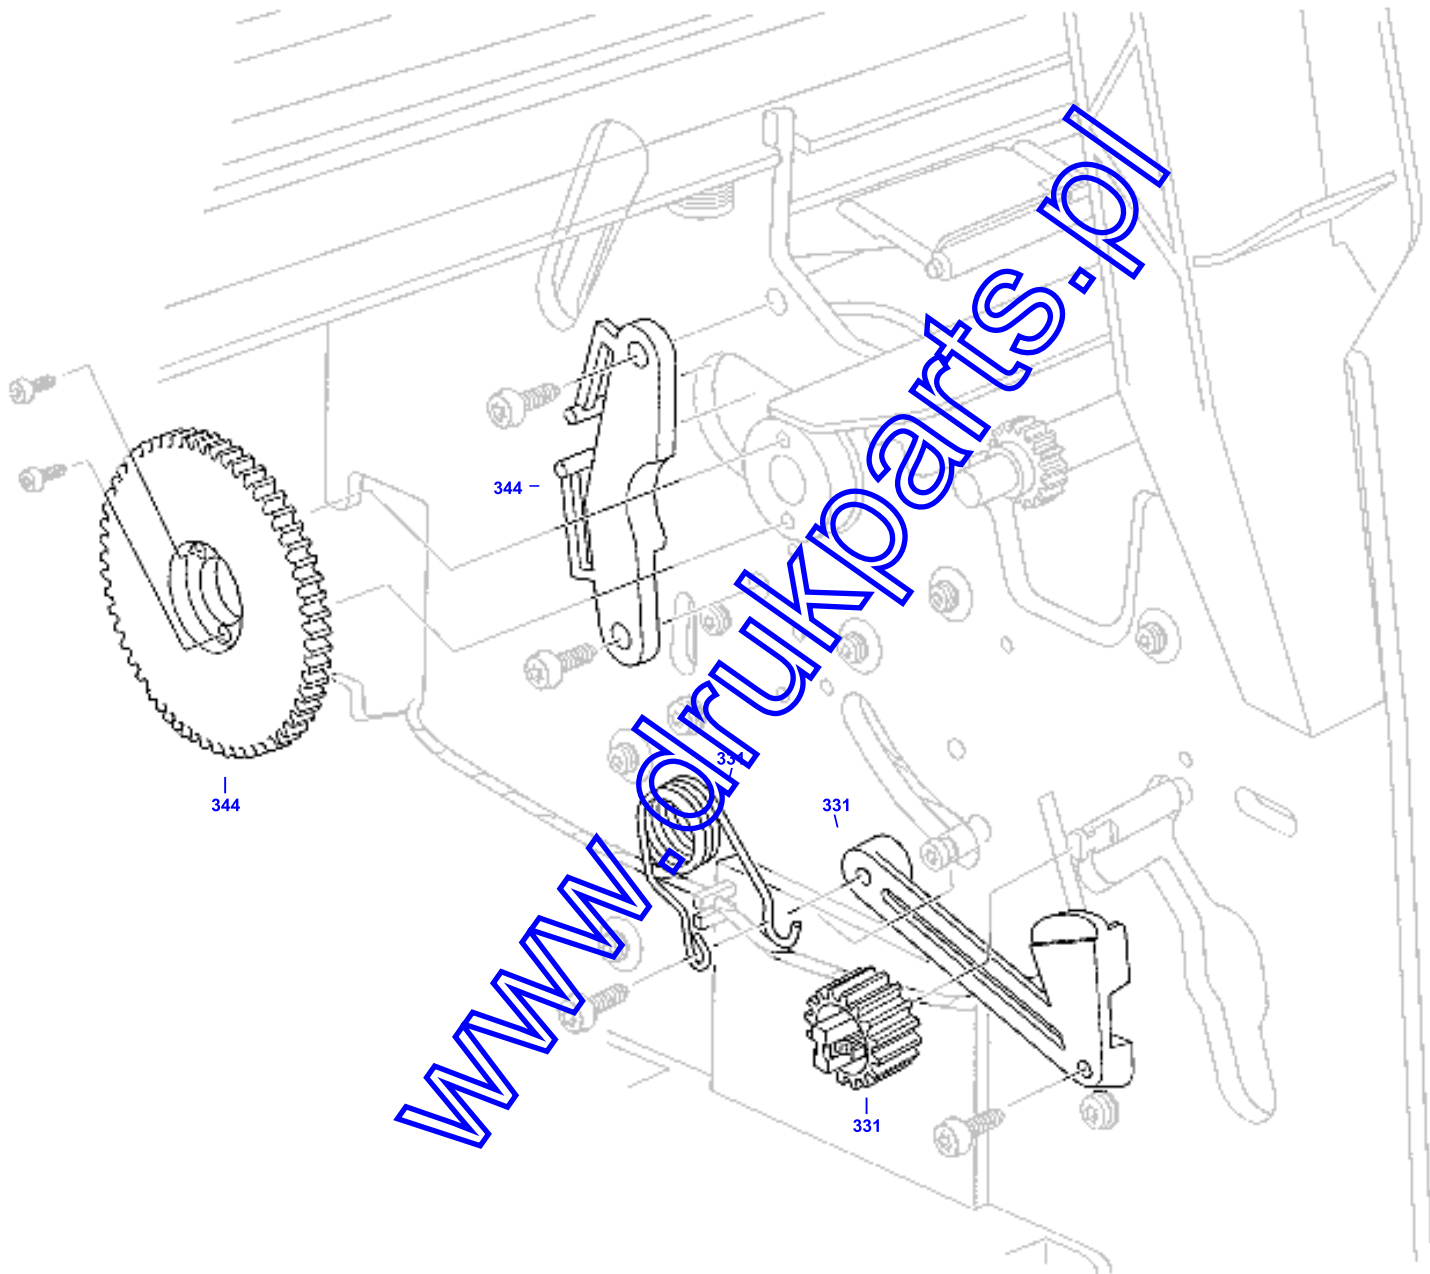

Drive Roller Gear and Miscellaneous ARSS Parts