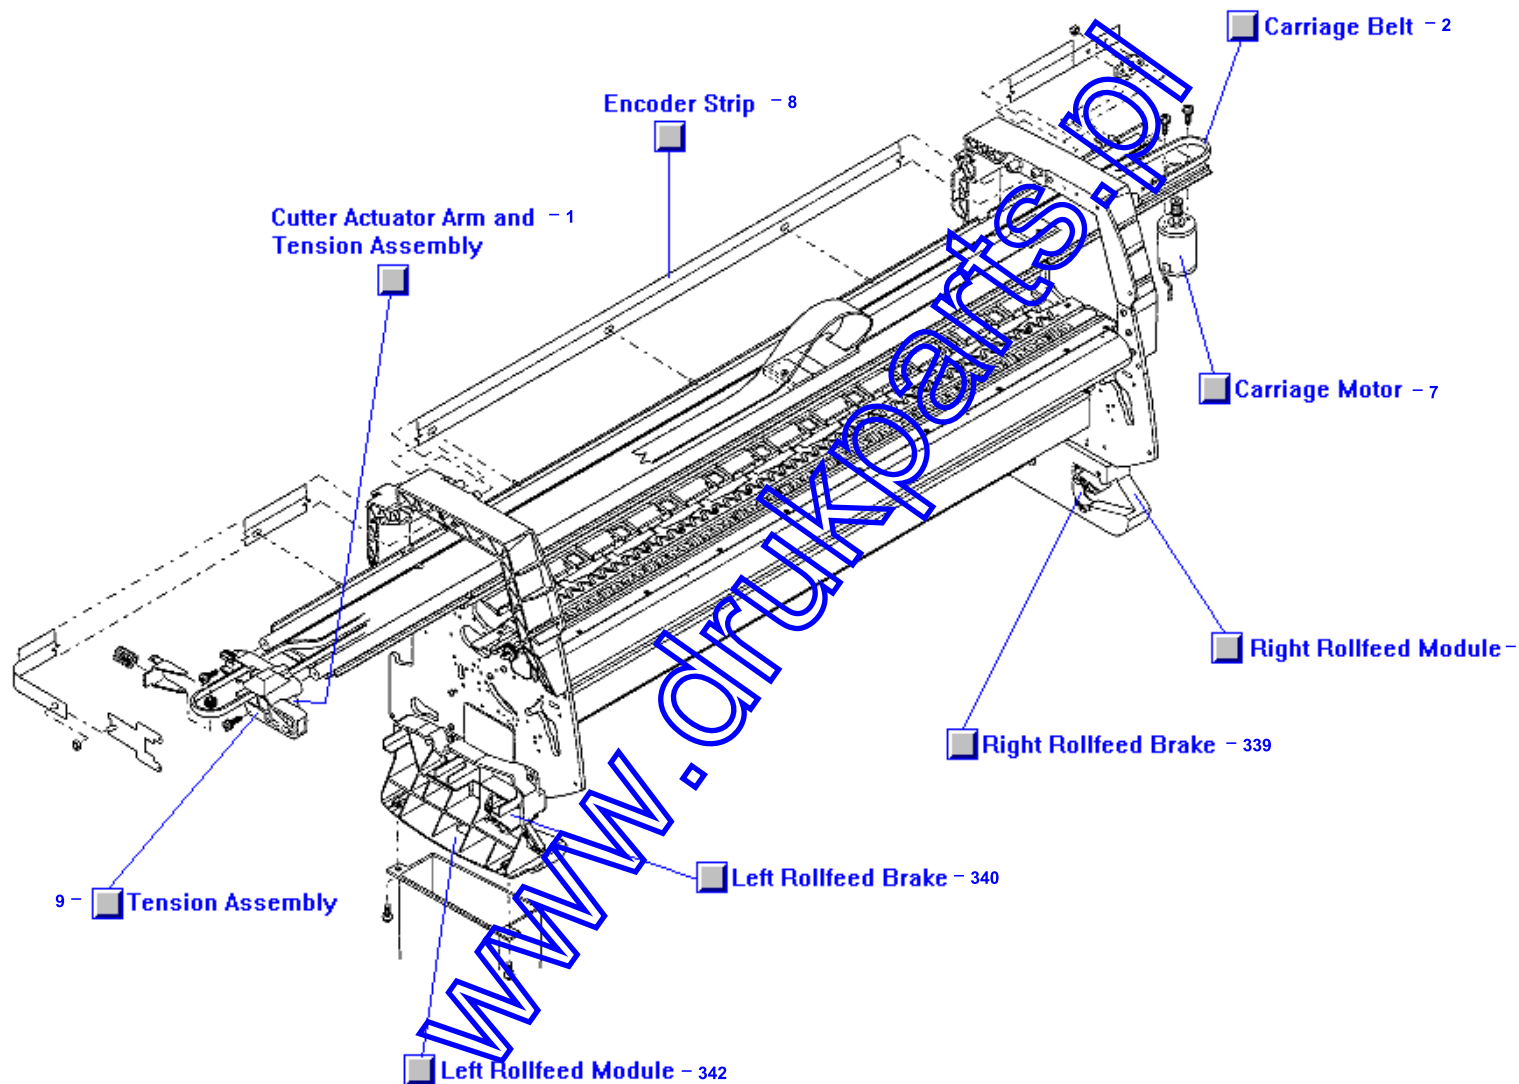

Carriage Motor, Carriage Belt, Encoder, Rollfeed