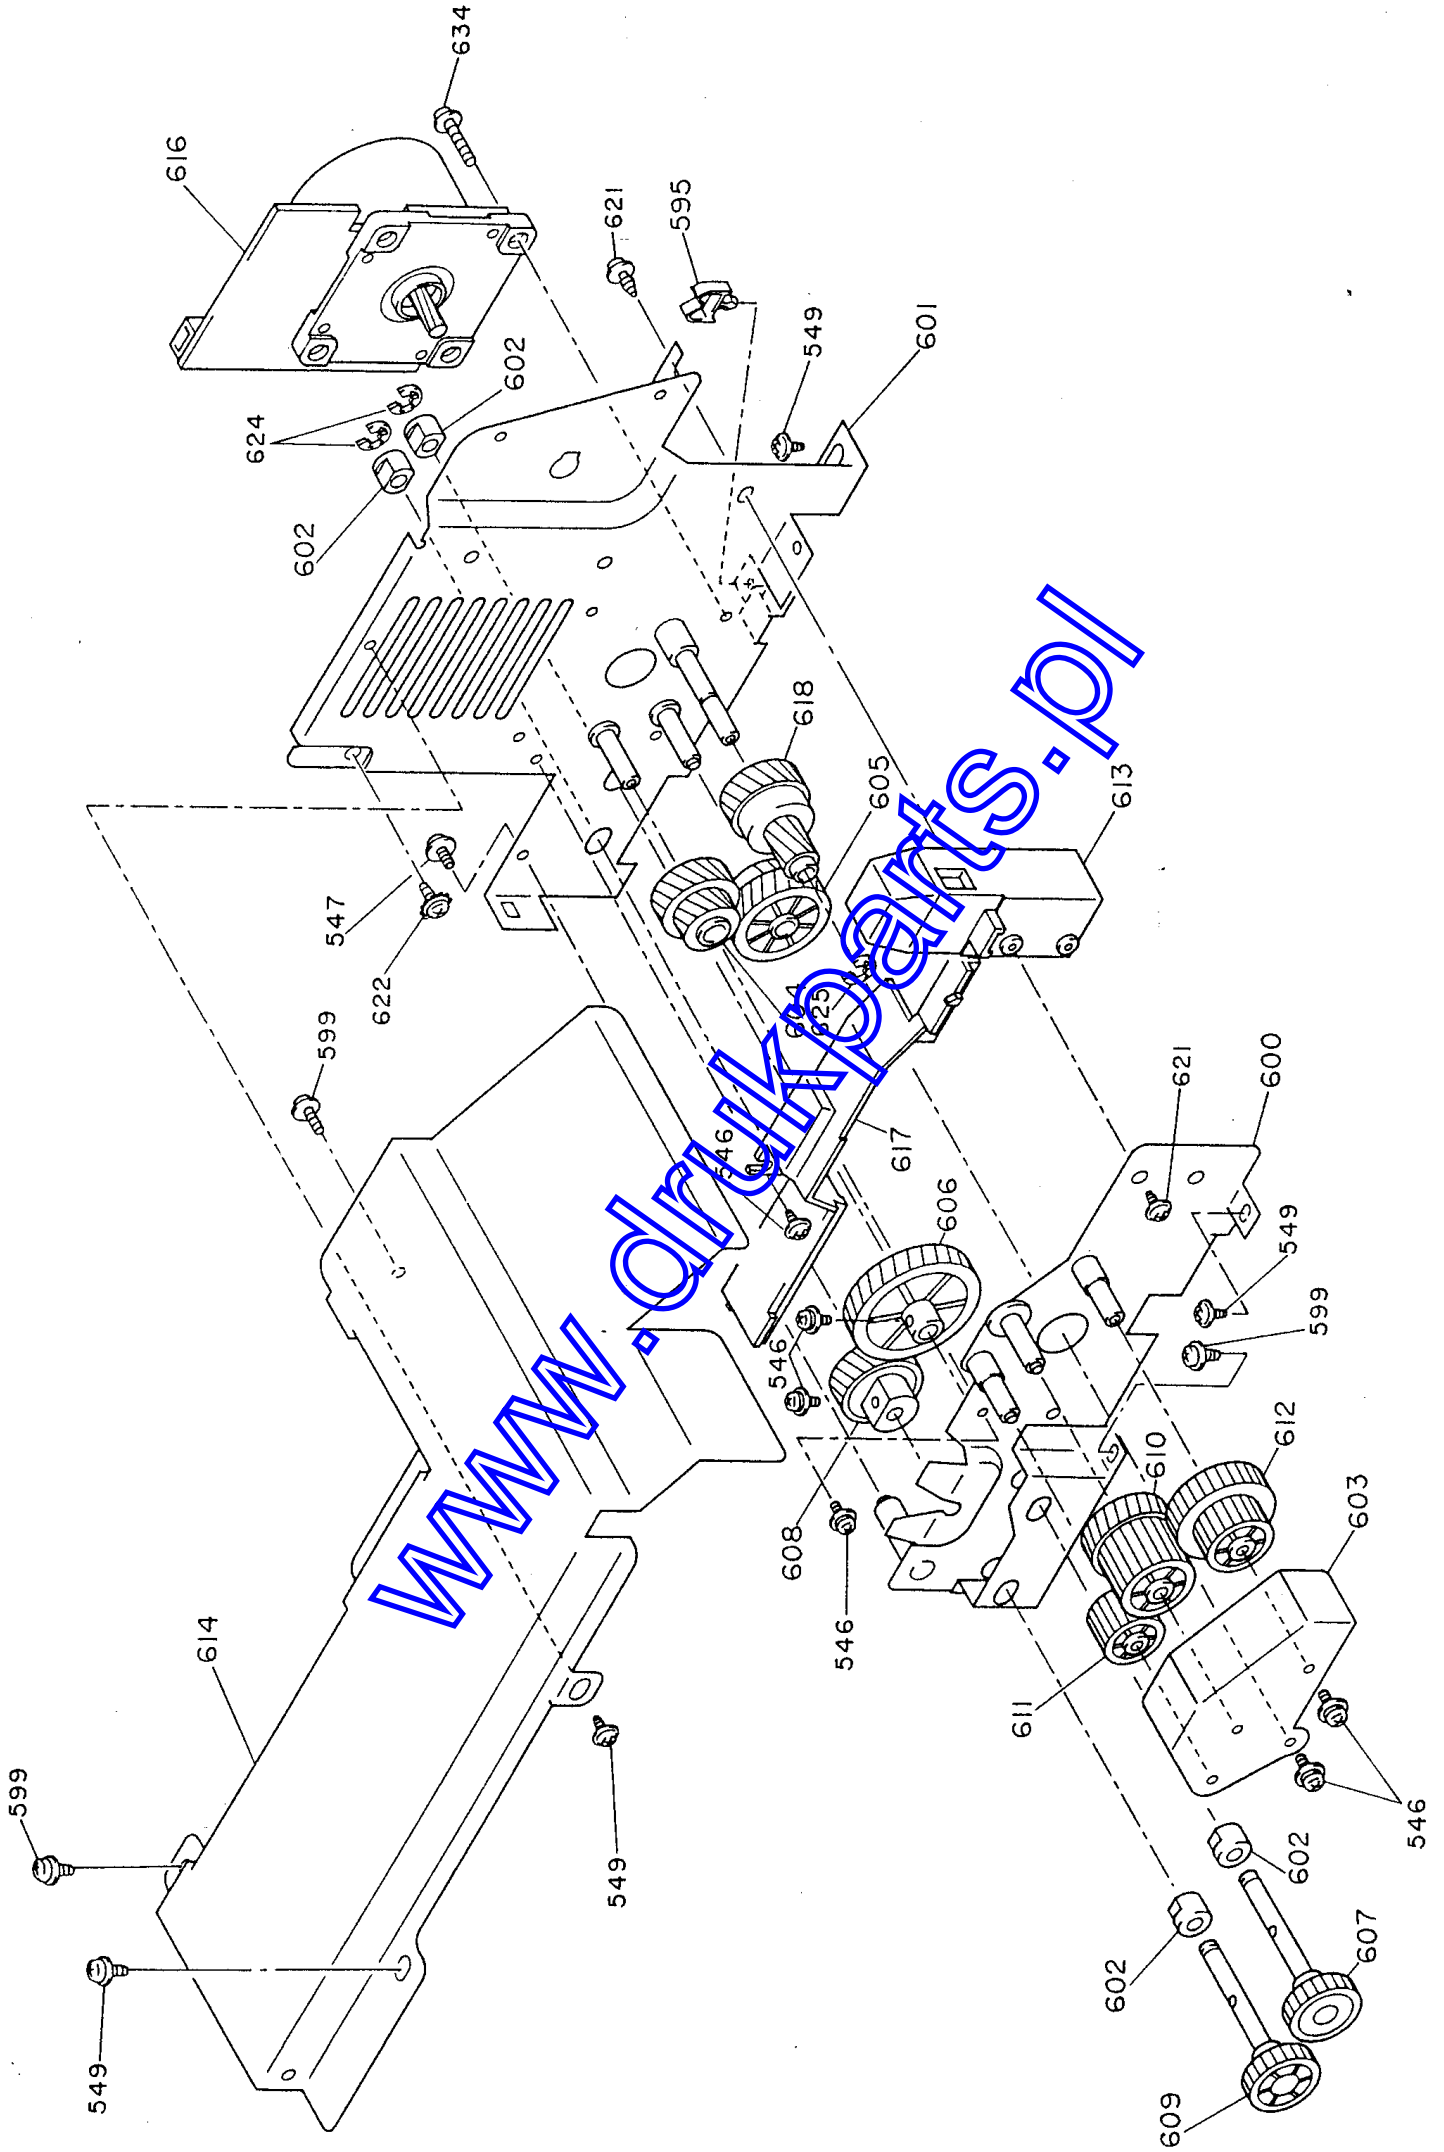

www.drumparts.pl

Part Code	Part Name	Ref No.	Category	Qty	Remark
2002744	OPTICAL UNIT	100	Case	1	
1005117	SHOLDER SCREW	101	Case	1	
1003274	GUIDE PLATE	102	Case	1	
1003297	HOLDER	103	Case	4	
1003310	PRESSURE SPRING	104	Case	1	
1003346	COVER	105	Case	1	
1003357	COVER	106	Case	1	
1003358	GUIDE	107	Case	1	
1003390	ROLL	108	Case	4	
2002722	PW BOARD-F	109	Case	1	
1003428	TOP COVER	110	Case	1	
1003429	FRONT COVER-RT	111	Case	1	
1003430	TOP COVER-RT	112	Case	1	
1003431	FRONT COVER-LFT	113	Case	1	
1003434	REAR COVER	114	Case	1	
1002759	LOGO PLATE	115	Case	1	
1003992	LOGO PLATE	115	Case	1	
1005126	REFLECTOR	117	Case	1	
1005127	PLATE	118	Case	1	
1004676	SCREW	120	Case	1	
1004710	SCREW	121	Case	1	
1004714	SCREW	122	Case	1	
1004720	TAPPING SCREW	123	Case	1	
1004722	TAPPING SCREW	124	Case	1	
1004727	TAPPING SCREW	127	Case	2	
1004728	TAPPING SCREW	128	Case	1	
1004729	TAPPING SCREW	129	Case	1	
1004730	TAPPING SCREW	130	Case	4	
1004731	TAPPING SCREW	131	Case	1	
1004734	TAPPING SCREW	132	Case	1	
1004735	TAPPING SCREW	133	Case	2	
1003361	RACK GEAR	150	Case	2	
1003362	SPUR GEAR,14	151	Case	1	
1003403	POLYESTER FILM	153	Case	1	
1003424	LIFTING PLATE	154	Case	1	
1003426	MANUAL FEED GUIDE	155	Case	1	
1003458	SHAFT	156	Case	1	
1003429	FRONT COVER-RT	157	Case	1	
1003460	PAPER TRAY	158	Case	1	
1003461	SUB TRAY	159	Case	1	
1003462	EDGE GUIDE (RIGHT)	160	Case	1	
1003463	EDGE GUIDE (LEFT)	161	Case	1	
1003464	COVER	162	Case	1	
1003465	LEVER	163	Case	1	
1003466	LEVER	164	Case	1	
1005523	LEATHER	164	Case	2	
1003467	LEVER	165	Case	1	
1003468	HANDLE	166	Case	1	
1005523	LEATHER	167	Case	2	
1005133	POLYESTER FILM	168	Case	1	
1005134	TORSION SPRING	169	Case	1	
1004699	SCREW	170	Case	2	
1004727	TAPPING SCREW	171	Case	3	
1004746	RETAINING RING	172	Case	1	
1004194	LABEL	173	Case	1	
2001292	BOARD ASSY.,MAIN	200	Electronic Parts	1	
2001296	BOARD ASSY.,MAIN	200	Electronic Parts	1	