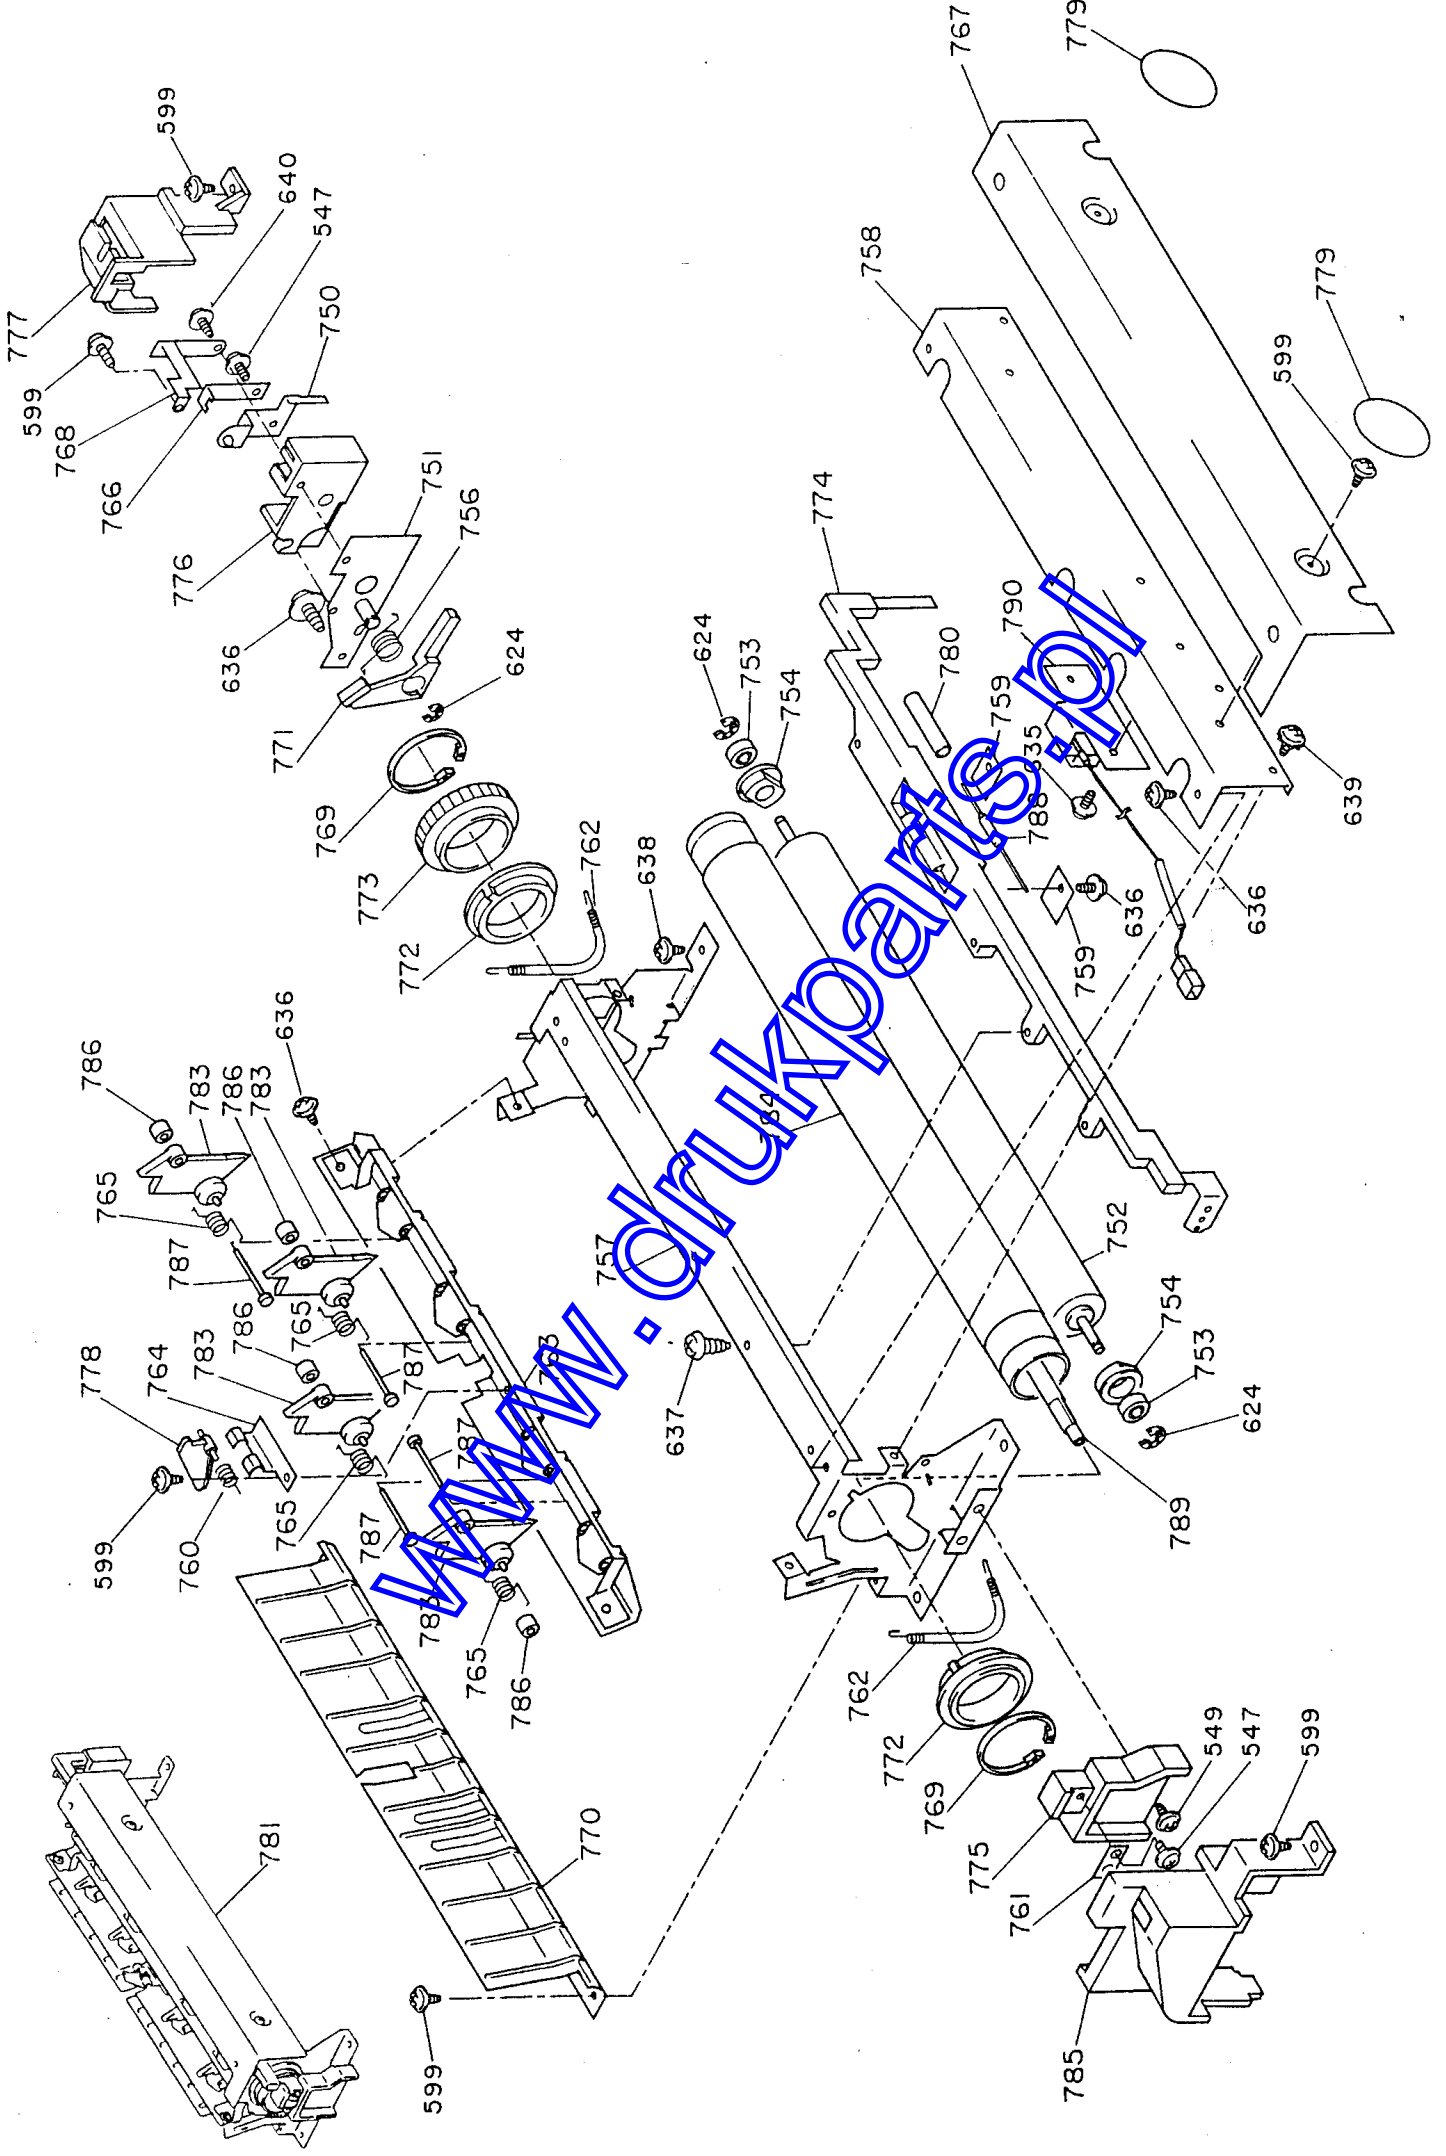

www.drumparts.pl

Part Code	Part Name	Ref No.	Category	Qty	Remark
2002744	OPTICAL UNIT	100	Case	1	
1005117	SHOLDER SCREW	101	Case	1	
1003274	GUIDE PLATE	102	Case	1	
1003297	HOLDER	103	Case	4	
1003310	PRESSURE SPRING	104	Case	1	
1003346	COVER	105	Case	1	
1003357	COVER	106	Case	1	
1003358	GUIDE	107	Case	1	
1003390	ROLL	108	Case	4	
2002722	PW BOARD-F	109	Case	1	
1003428	TOP COVER	110	Case	1	
1003429	FRONT COVER-RT	111	Case	1	
1003430	TOP COVER-RT	112	Case	1	
1003431	FRONT COVER-LFT	113	Case	1	
1003434	REAR COVER	114	Case	1	
1002759	LOGO PLATE	115	Case	1	
1003992	LOGO PLATE	115	Case	1	
1005126	REFLECTOR	117	Case	1	
1005127	PLATE	118	Case	1	
1004676	SCREW	120	Case	1	
1004710	SCREW	121	Case	1	
1004714	SCREW	122	Case	1	
1004720	TAPPING SCREW	123	Case	1	
1004722	TAPPING SCREW	124	Case	1	
1004727	TAPPING SCREW	127	Case	2	
1004728	TAPPING SCREW	128	Case	1	
1004729	TAPPING SCREW	129	Case	1	
1004730	TAPPING SCREW	130	Case	4	
1004731	TAPPING SCREW	131	Case	1	
1004734	TAPPING SCREW	132	Case	1	
1004735	TAPPING SCREW	133	Case	2	
1003361	RACK GEAR	150	Case	2	
1003362	SPUR GEAR,14	151	Case	1	
1003403	POLYESTER FILM	153	Case	1	
1003424	LIFTING PLATE	154	Case	1	
1003426	MANUAL FEED GUIDE	155	Case	1	
1003458	SHAFT	156	Case	1	
1003429	FRONT COVER-RT	157	Case	1	
1003460	PAPER TRAY	158	Case	1	
1003461	SUB TRAY	159	Case	1	
1003462	EDGE GUIDE (RIGHT)	160	Case	1	
1003463	EDGE GUIDE (LEFT)	161	Case	1	
1003464	COVER	162	Case	1	
1003465	LEVER	163	Case	1	
1003466	LEVER	164	Case	1	
1005523	LEATHER	164	Case	2	
1003467	LEVER	165	Case	1	
1003468	HANDLE	166	Case	1	
1005523	LEATHER	167	Case	2	
1005133	POLYESTER FILM	168	Case	1	
1005134	TORSION SPRING	169	Case	1	
1004699	SCREW	170	Case	2	
1004727	TAPPING SCREW	171	Case	3	
1004746	RETAINING RING	172	Case	1	
1004194	LABEL	173	Case	1	
2001292	BOARD ASSY.,MAIN	200	Electronic Parts	1	
2001296	BOARD ASSY.,MAIN	200	Electronic Parts	1	