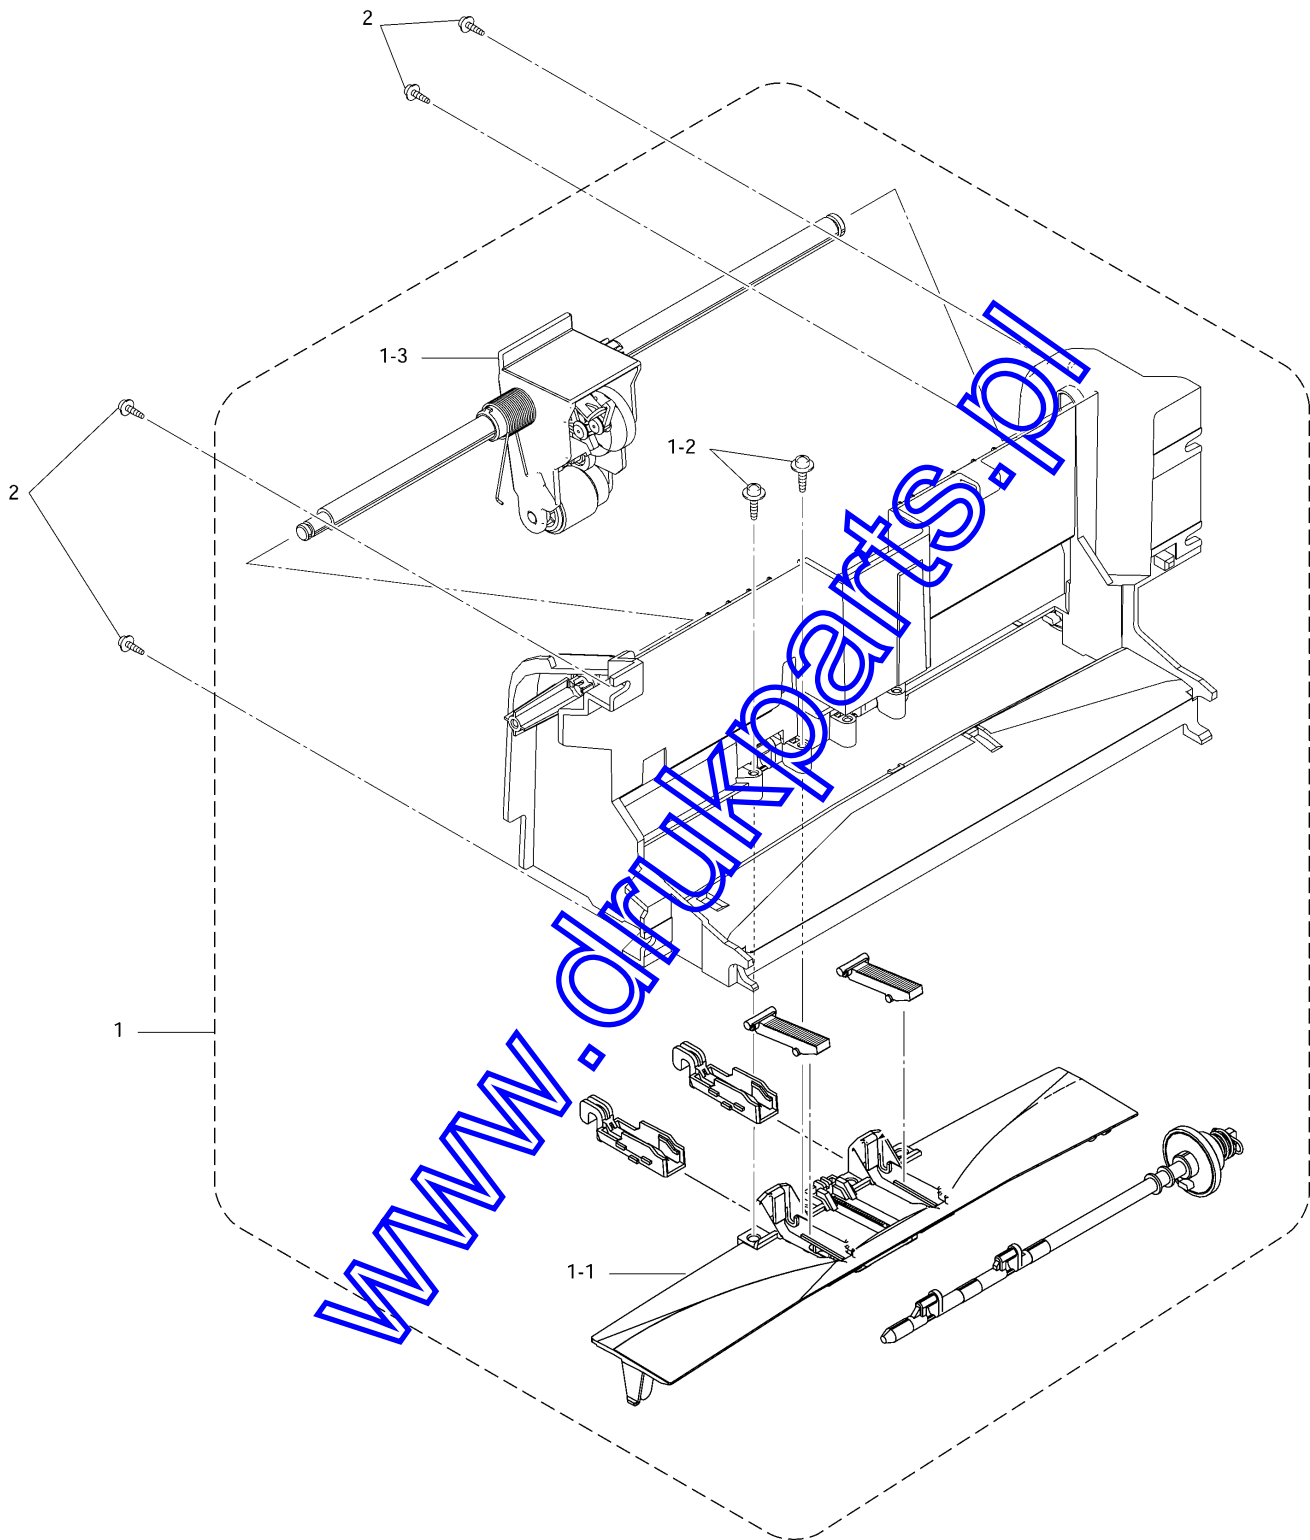

List4(ASF)

REF No	CODE	Q'TY	DESCRIPTION	RECOMMEND	REMARK
1	LE9656001	1	ASF BASE L2 ASSY, GRAY(1581)	√	
1-1	LE9658001	1	BANK ASSY		
1-2	085311015	2	SCREW, BIND B TITE 3X10		
1-3	LE9672001	1	ASF ROLLER ASSY		
2	087320616	4	TAPTITE, CUP S M3X6		

www.drukparts.pl