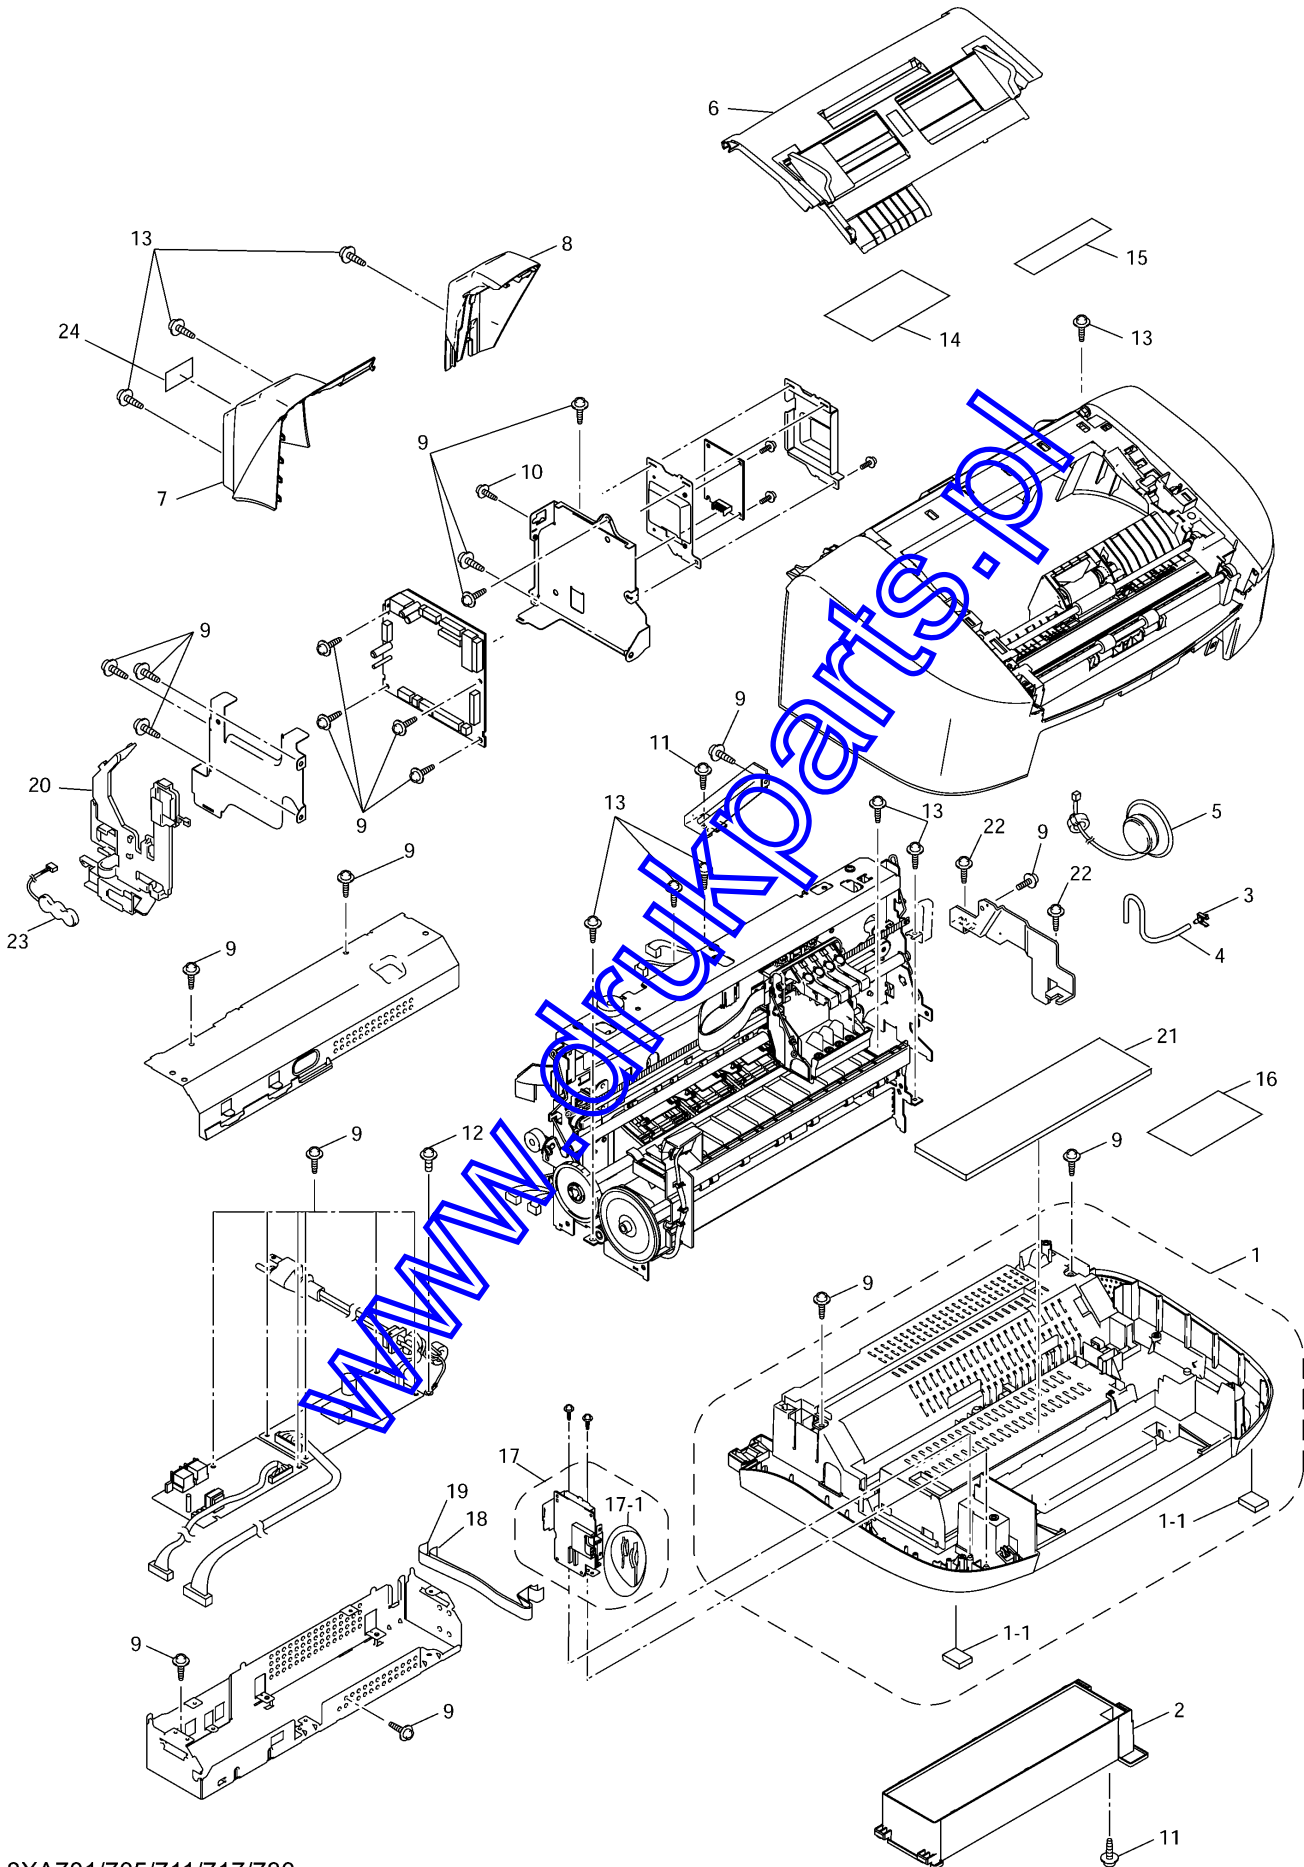

5.COVER

8XA701/705/711/717/730
/731/741/747

FAX1815C/1820C/1920CN/ MFC3220C/3320CN

List5(COVER)

REF No	CODE	Q'TY	DESCRIPTION	RECOMMEND	REMARK
1	LE9679001	1	LOWER COVER ASSY, GRAY(1677)		
1-1	UD4019001	2	RUBBER FOOT		
2	LE9681001	1	INK ABSORBER ASSY		
3	LE9164001	1	TUBE FIT D		
4	LE9684001	1	CONNECT TUBE		
5	LG3845001	1	SPEAKER		
6	LE9704002	1	TOP COVER ASSY, GRAY(1495) FOR FAX1815C/1820C		
6	LE9704001	1	TOP COVER ASSY, GRAY(1581) FOR MFC3220C		
6	LE9704004	1	TOP COVER ASSY, GRAY(1581) FOR MFC3320CN		
7	LE9689002	1	REAR COVER L, GRAY(1495) FOR FAX1815C/1820C		
7	LE9689001	1	REAR COVER L, GRAY(1581) FOR MFC3220C		
7	LE9909001	1	REAR COVER L, GRAY(1581) FOR MFC3320CN		
8	LE9690002	1	REAR COVER R, GRAY(1495) FOR FAX1815C/1820C		
8	LE9690001	1	REAR COVER R, GRAY(1581) FOR MFC3220C/3320CN		
9	087320616	24	TAPTITE, CUP S M3X6		
10	002300616	1	SCREW, PAN M3X6		
11	087311016	2	TAPTITE, CUP B M3X10		
12	UF6559001	1	SCREW, PAN (WASHER) M4X8DB		
13	085411216	9	TAPTITE, BIND B M4X12		
14	LE9720001	1	INK REPLACE INSTRUCTION LABEL		
15	LF4086001	1	CONSUMPTION LABEL LC800		
16	UU0456001	1	PROTECTION PAPER		
17	LE9887001	1	MEDIA MODULE FOR MFC3320CN		
17-1	LE9889001	1	MEDIA COVER FOR MFC3320CN		
18	LE9918001	1	MEDIA FFC 21P BENDING ASSY FOR MFC3320CN		
19	LE9919001	1	MEDIA FFC 22P BENDING ASSY FOR MFC3320CN		
20	LF4429001	1	CORE SUPPORT		
21	~~LF4441001~~	4	~~SOUNDPROOF FOAM~~		DEL
22	087411216	2	TAPTITE, CUP B M4X12		
23	---		NOT USED		
24	LF4475001	1	USB STICKER		

www.druckparts.pl