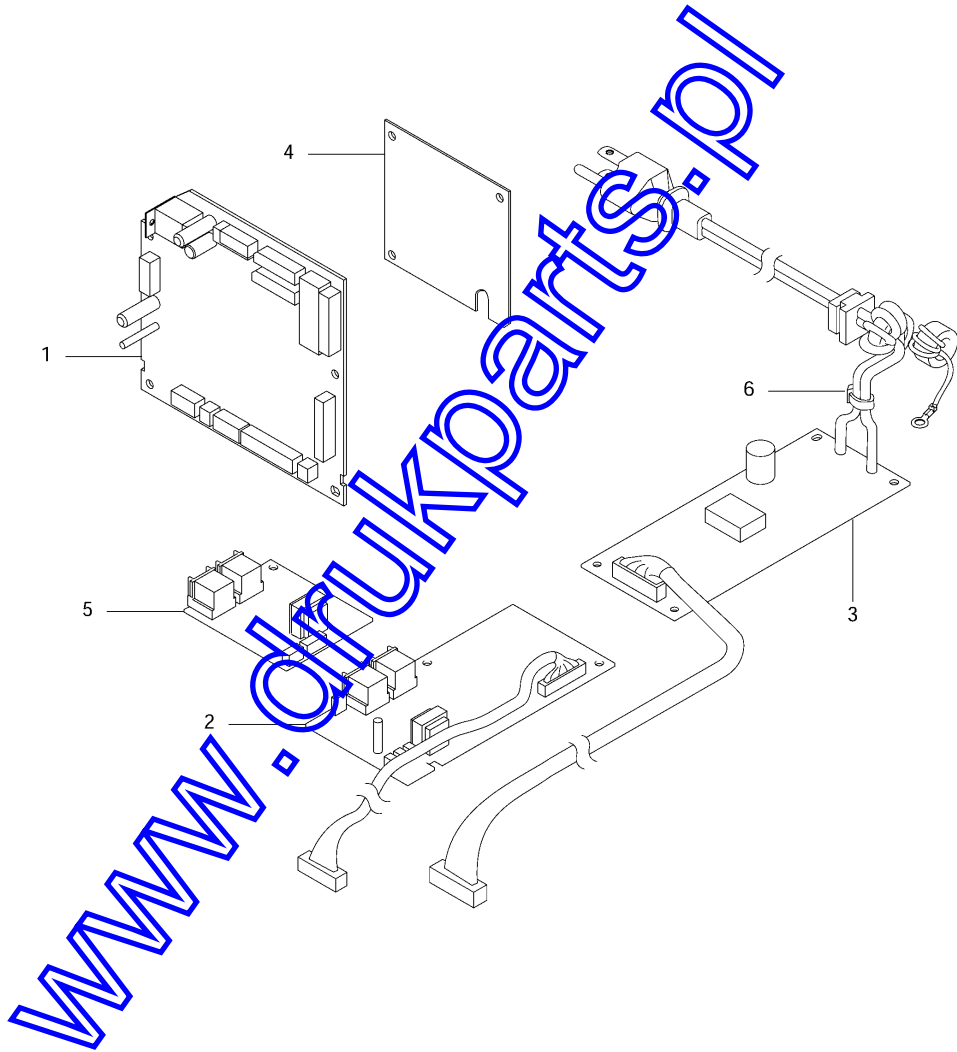

List7(PCB)

REF No	CODE	QTY	DESCRIPTION	RECOMMEND	SYMBOL	REMARK
1	LG4688003	1	MAIN PCB FOR FAX1815C/MFC3220C	√	B53K674	
1	LG4793026	1	MAIN PCB, FAX1820C FOR ARL/NZ	√	B53K674	ADD
1	LG4793023	1	MAIN PCB, FAX1820C EXCEPT FOR ARL/NZ	√	B53K674	
1	LG4789003	1	MAIN PCB FOR MFC3320CN	√	B53K705	
2	LG4425011	1	NCU PCB ASSY, FAX1815C, MFC3220C FOR GER/UK/FRA/BEL/NLD/ CHE/IRE/DEN/AUS/SPA/ITA/POR/GNR/NOR/FIN/SWE	√	B53K666	
2	LG4833061	1	NCU PCB ASSY, FAX1820C FOR GER/UK/FRA/BEL/NLD/ CHE/IRE/DEN/AUS/SPA/ITA/POR/GNR/NOR/FIN/SWE	√	B53K666	
2	LG4835063	1	NCU PCB ASSY, FAX18200C FOR SIN/GUL	√	B53K666	
2	LG4520013	1	NCU PCB ASSY, MFC3220C FOR HK/SIN/GUL	√	B53K666	
2	LG4835065	1	NCU PCB ASSY, FAX1820C FOR ARL/NZ	√	B53K666	
2	LG4520015	1	NCU PCB ASSY, MFC3220C FOR ARL/NZ	√	B53K666	
3	LG4817001	1	POWER SUPPLY PCB ASSY FOR GER/UK/FRA/BEL/NLD/ CHE/IRE/DEN/AUS/SPA/ITA/POR/GNR/ARL/NZ/NOR/FIN/SWE (NOT INCLUDING AC CORD)	√		
3	LG4819001	1	POWER SUPPLY PCB ASSY FOR HK/SIN/GUL (NOT INCLUDING AC CORD)	√		
4	LG4808001	1	SDAA PCB ASSY FOR MFC3320CN	√	B53K710	
5	LG4855018	1	MJ PCB ASSY FOR MFC3320CN	√	B53K711	chg
6	U83026000	1	WIRE TIE 100	√		

www.drukparts.pl