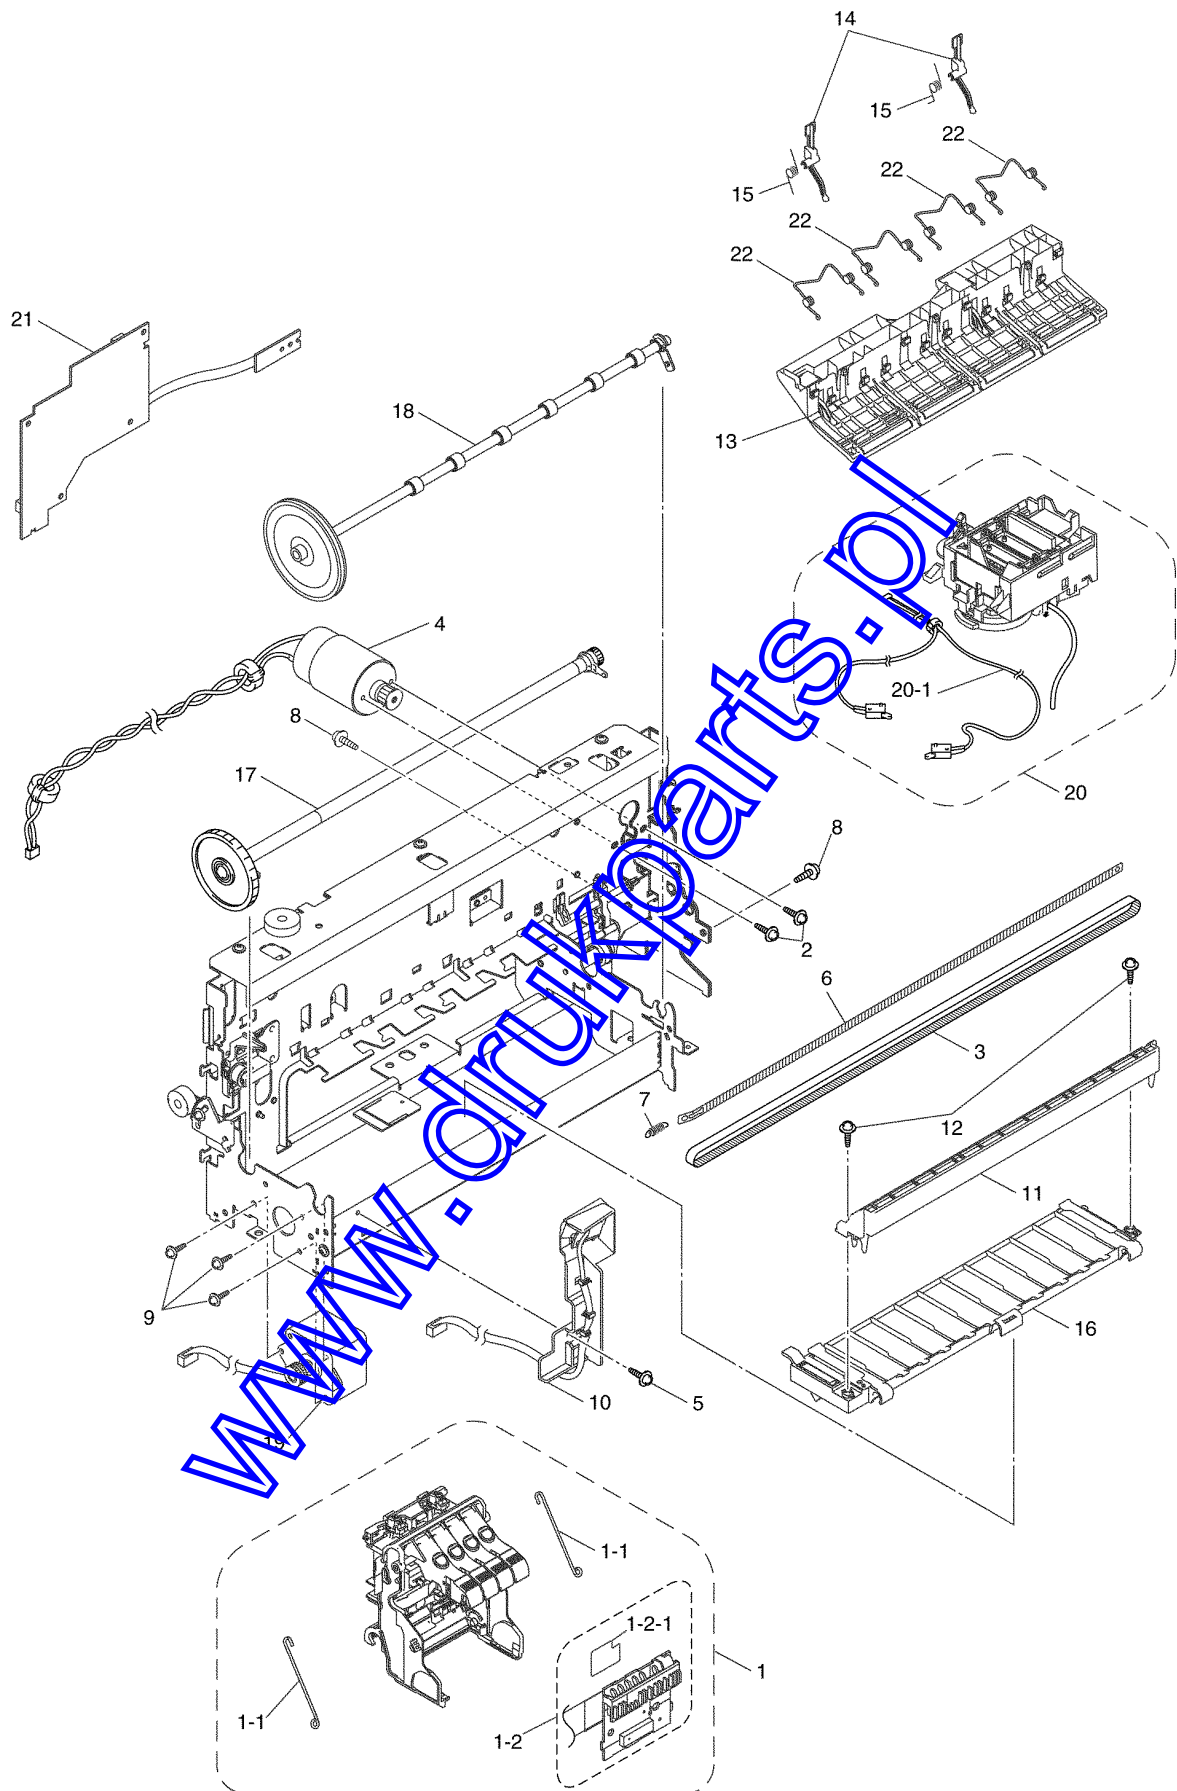

www.druckparts.pl

2.ENGINE

List2(ENGINE)

REF No	CODE	Q'TY	DESCRIPTION	RECOMMEND	SYMBOL	REMARK
1	LE3996001	1	CARRIAGE UNIT ASSY	√		
1-1	LE6930001	2	HEAD CLAMP SPRING			
1-2	LE6935001	1	CR PCB FILM ASSY			
1-2-1	LE6940001	1	SLIDE FILM PCB			
2	0A5300605	2	SCREW, PAN (S/P WASHER) M3X6			
3	LE6945001	1	TIMING BELT M			
4	LE6946001	1	CARRIAGE MOTOR			
5	087320616	1	TAPTITE, CUP S M3X6			
6	LE6956001	1	ENCODER STRIP			
7	LE9725001	1	ENCODER STRIP SPRING			
8	087310815	2	TAPTITE, CUP B M3X8			
9	000300505	3	SCREW, BIND M3X5			
10	LG4745001	1	INK EMPTY SENSOR SUPPORT ASSY		B53K704	
11	LF5569001	1	STAR WHEEL SUPPORT ASSY (SP)			chg
12	LE9229001	2	TAPTITE, PAN B 3X10			
13	LE6962001	1	PRESSURE ROLLER HOLDER ASSY			
14	LE6967001	2	ACTUATOR			
15	LE6968001	2	ACTUATOR SPRING			
16	LF4083001	1	PLATEN			
17	LE6974002	1	PF ROLLER ASSY, BLUE MARK(SP)			CHG
17	LE6974003	1	PF ROLLER ASSY, RED MARK(SP)			CHG
18	LF5567001	1	PAPER EJECTION ROLLER ASSY (SP)			chg
19	LE6985001	1	PF MOTOR GEAR ASSY			
20	LE6988001	1	PURGE UNIT			
20-1	LG4678001	1	PURGE SWITCH HARNESS			
21	LG4994001	1	DRIVER PCB ASSY		B53K678	
22	LE6966001	4	PRESSURE ROLLER SPRING			add