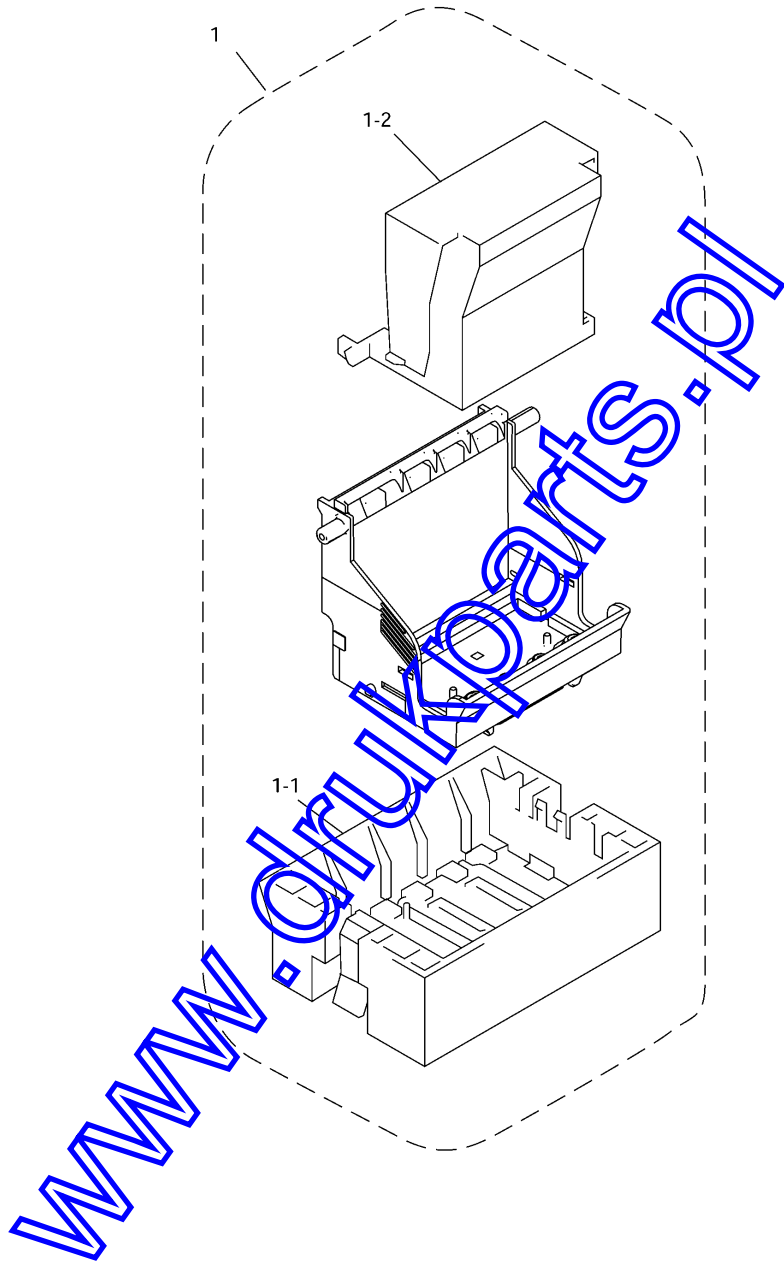

3.HEAD UNIT

List3(HEAD UNIT)

REF No	CODE	Q'TY	DESCRIPTION	RECOMMEND	REMARK
1	LK0935001	1	PRINT HEAD UNIT (SP)	√	
1-1	LK0516001	1	HEAD NOZZLE SEAL (SP)	√	
1-2	LK1870001	1	HEAD FILTER SEAL (SP)	√	CHG

www.drukparts.pl