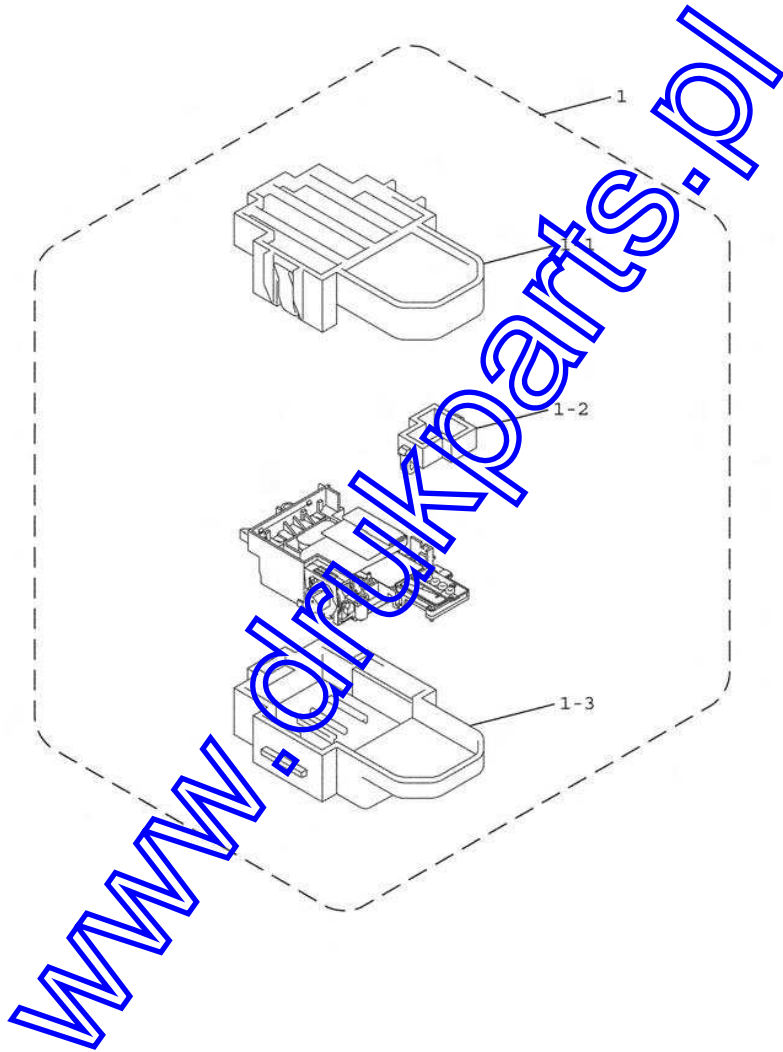

List5(HEAD)

REF No.	CODE	QTY	DESCRIPTION	RECOMMEND	REMARKS
1	LK1866001	1	HEAD/CARRIAGE SUPPLY ASSY (without CARRIAGE PCB ASSY) (*)		
1-1	LK1579001	1	NOZZLE PROTECTOR UPPER		
1-2	LK1581001	1	RUBBER JOINT PROTECTOR		
1-3	LK1580001	1	NOZZLE PROTECTOR LOWER		

*: Please see List 3, 6; CARRIAGE PCB SUPPLY ASSY

www.drukparts.pl