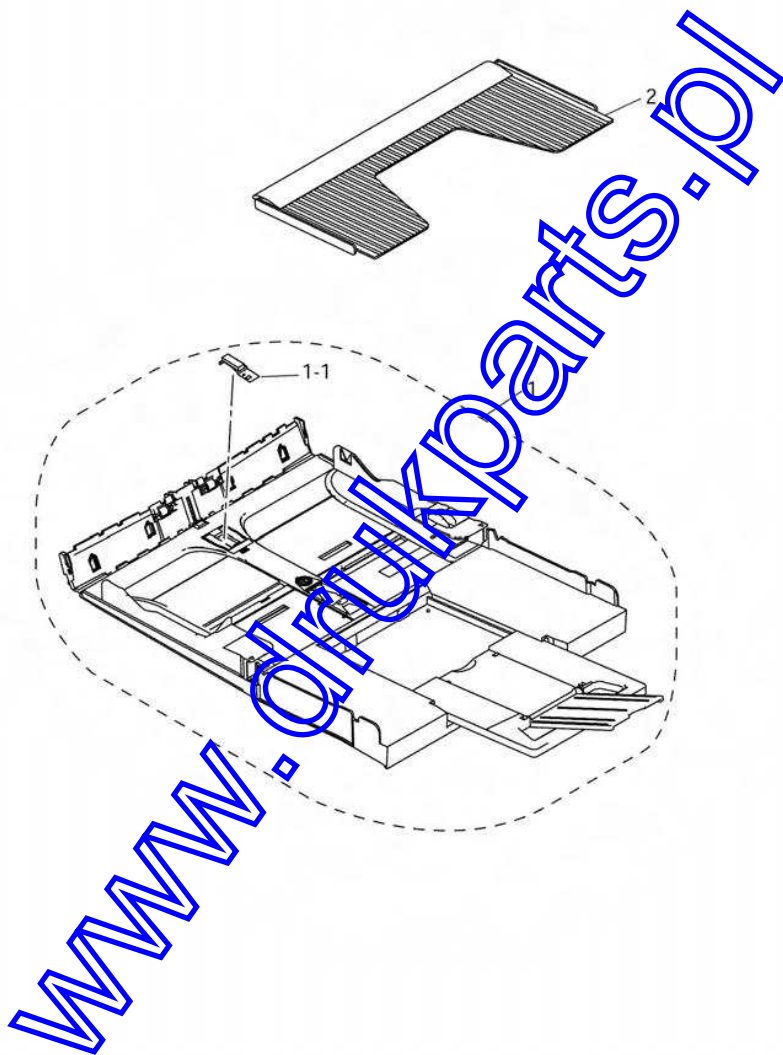

List6(PAPER TRAY)

REF No.	CODE	QTY	DESCRIPTION	RECOMMEND	REMARKS
1	LF4855001	1	PAPER TRAY ASSY	√	
1-1	LP0556001	1	BASE PAD ASSY		
2	LF5063001	1	TRAY COVER		

www.drukparts.pl